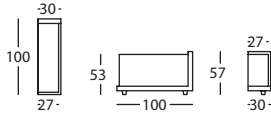

HAPPEN by Rafa García, 2010

SANCAL

BRAZO ANCHO DCHO
WIDE RIGHT ARM
BRAS LARGE DROIT **256.131.D**