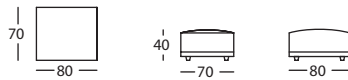

PUF 80X70
POUF 80X70
POUF 80X70

256.151.JH