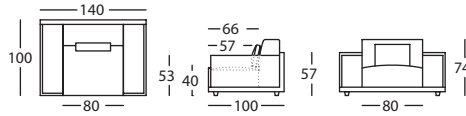

HAPPEN by Rafa García, 2010

SANCAL

SILLON 140 BRAZO ANCHO ALTO 74
ARMCHAIR 140 WIDE ARM HIGH 74
FAUTEUIL 140 BRAS LARGE HAUT 74

256.11.QH.1