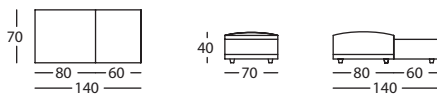

PUF MESA 140X70
POUF TABLE 140X70
POUF TABLE 140X70

256.151.QH.K

TAPA CRISTAL 66X56
GLASS TOP 66X56
PLATEAU VERRE 66X56

256.32.FG.L

ALMOHADA RIÑONERA 50X29
LUMBAR CUSHION 50X29
COUSSIN CALE REIN 50X29

256.27.FC

ALMOHADA RIÑONERA 70X29
LUMBAR CUSHION 70X29
COUSSIN CALE REIN 70X29

256.27.HC

COJIN DECORACION 40X40 CON BANDA
CUSHION 40X40 WITH BAND
COUSSIN 40X40 AVEC PLATE-BANDE

256.21.EE