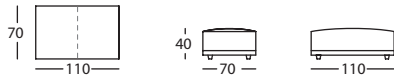

256.16.MJ.D

ANGULO 116 IZDO ALTO 84
LEFT STRAIGHT CORNER 116 HIGH 84
ANGLE 116 GAUCHE HAUT 84

256.16.MJ.I

HAPPEN by Rafa García, 2010

SANCAL

PUF 100X100
POUF 100X100
POUF 100X100

256.151.LL

PUF 110X70
POUF 110X70
POUF 110X70