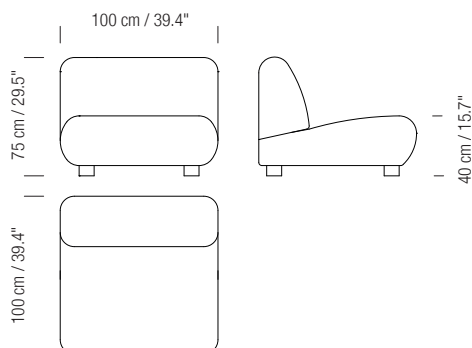

(1.) CADAQUÉS ARMCHAIR