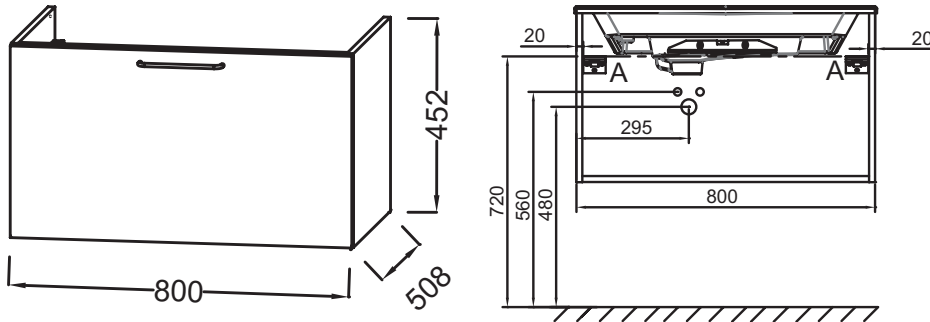

EB2512-R9

Collection: ODÉON RIVE GAUCHE

Finish*:

Main features:

Features

- DIMENSIONS: 80 x 50.80 x 45.20 cm
- MATERIAL: Lacquer or melamine
- NORMS AND REGULATION: NF
- VERSION: Black handle
- INSIDE FINISH: Grey
- ADDITIONAL INFORMATION: tap, vanity top/basin and fixings set not included

- WEIGHT: 21.7 kg
- INSTALLATION TYPE: Wall-hung
- STORAGE TYPE: Drawer
- HANDLE : Attached wire handle
- FIXING: Installer selects fixings set according to wall support

Consumer benefits

- SOUND COMFORT: Drawers equipped with a damper close system
- PERFECT FINISH: Wide choice of finishes

Installation benefits

- EASY INSTALLATION: Assembled cabinet

Required products

- EB2564: Vanity top frosted glass 101 cm
- EXAW112-Z: Vanity top 80 cm

Technical drawing

Product Specification: Base unit for vanity top 80 cm, 1 upper drawer, black handle. EB2512-R9. Collection: ODÉON RIVE GAUCHE. DIMENSIONS: 80 x 50.80 x 45.20 cm. WEIGHT: 21.7 kg. MATERIAL: Lacquer or melamine. INSTALLATION TYPE: Wall-hung. NORMS AND REGULATION: NF. STORAGE TYPE: Drawer. VERSION: Black handle. HANDLE : Attached wire handle. INSIDE FINISH: Grey. FIXING: Installer selects fixings set according to wall support. ADDITIONAL INFORMATION: tap, vanity top/basin and fixings set not included.