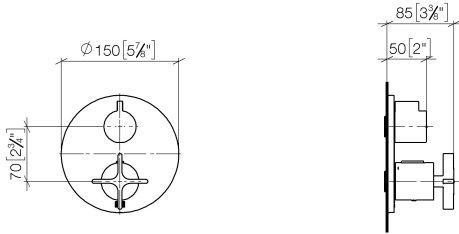

Recommended miscellaneous

xGRID Attachment set for integrating in the dry wall construction - 12 340 970 90

Required miscellaneous

xGRID Installation track 555 mm - 12 360 970 90

36 425 809
mm [inches]

Flow rate chart