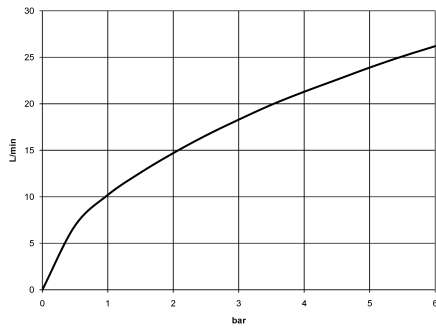

Recommended miscellaneous

xGRID Attachment set for integrating in the dry wall construction - 12 340 970 90

Required miscellaneous

xGRID Installation track 555 mm - 12 360 970 90

36 425 809
mm [inches]

Flow rate chart