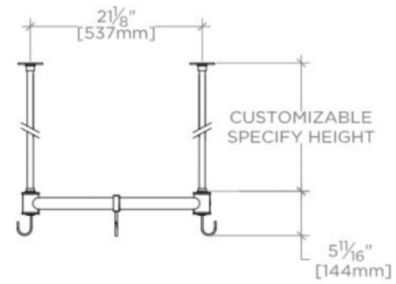

METROPOLE

Metropole Pot Rack

MEPR01

SHOWN IN METROPOLE POT RACK | MEPR01

TECHNICAL DETAILS

Depth / Width: 24 11/16"
Length: 59 3/4"
Primary Material: Brass

INSPIRATION

The Metropole pot rack echoes the stylish interior fittings of Golden Era Paris. Made of solid brass, it is substantial enough for the serious chef, with a bit of Parisian flare and beautiful craftsmanship. Custom sizes available.

SCALE: 1/2"=1'-0"

SIDE VIEW

SCALE: 1/2"=1'-0"

END VIEW

SCALE: 1/2"=1'-0"