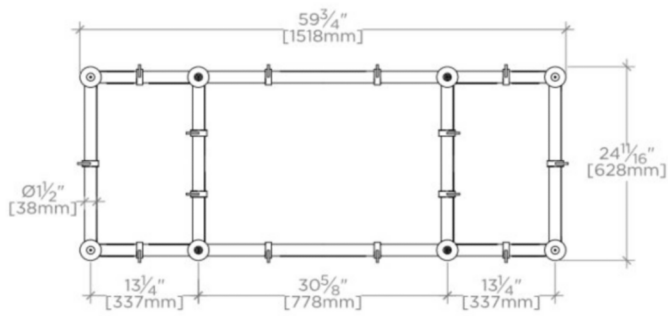

METROPOLE

Metropole Pot Rack

MEPR01

BOTTOM VIEW

SCALE: 1/2"=1'-0"