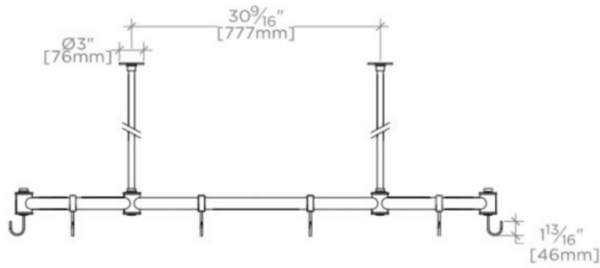

METROPOLE

Metropole Pot Rack

MEPR01

SHOWN IN METROPOLE POT RACK | MEPR01

TECHNICAL DETAILS

Depth / Width: 24 11/16"
Length: 59 3/4"
Primary Material: Brass

INSPIRATION

The Metropole pot rack echoes the stylish interior fittings of Golden Era Paris. Made of solid brass, it is substantial enough for the serious chef, with a bit of Parisian flare and beautiful craftsmanship. Custom sizes available.

PRODUCT FEATURES

Hooks included
Custom sizes available

PRODUCT (NOTES)

Replacement hooks available

METROPOLE

Metropole Pot Rack

MEPR01

BOTTOM VIEW

SCALE: 1/2"=1'-0"

SIDE VIEW

SCALE: 1/2"=1'-0"

END VIEW

SCALE: 1/2"=1'-0"