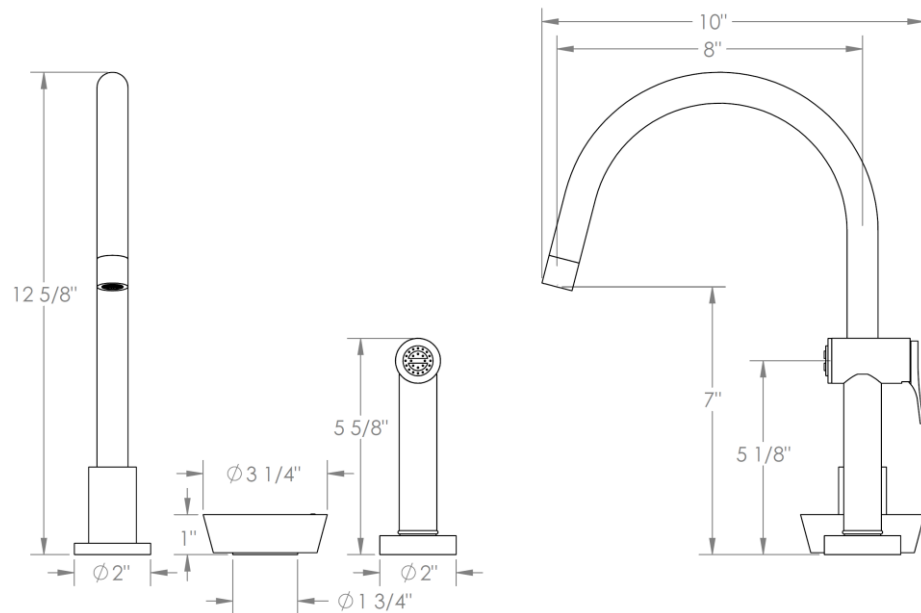

36-7.1.3GA-BL1

Deck Mounted 3 Hole Gooseneck Kitchen Set

Includes Side Spray

Faucet Flow Rate: 1.75 GPM

Meets the applicable requirements of ASME A112.18.1-2005/CSA B125.1-05, entitled "Plumbing Supply Fittings"