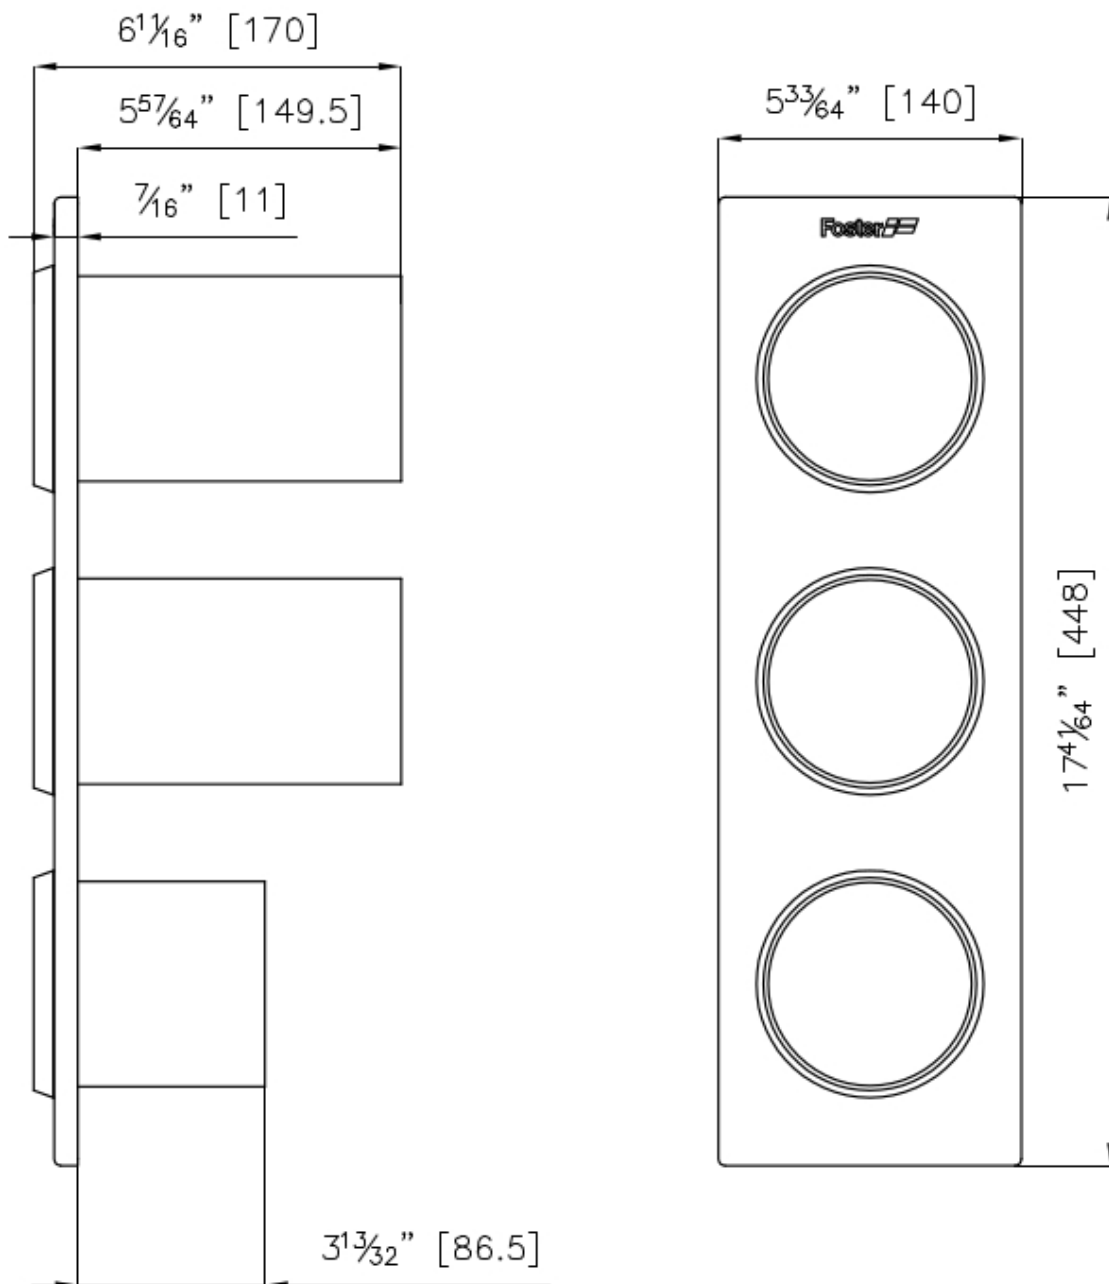

3 Bottles-holder set 8100 621

Accessories e Complements

Code: 8100 621

DETAILS

Sink accessories

Bottles-holder

Dimensions

44,8x14 cm

TECHNICAL DATA

OPTIONAL ACCESSORIES

Knives-holder 8100 030