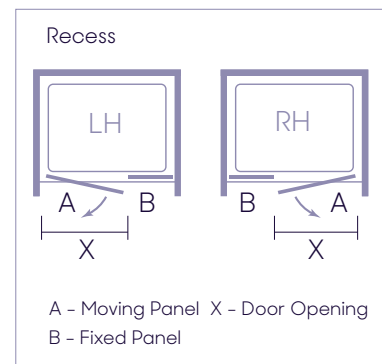

WALL HINGE DOOR & INLINE PANEL

in Recess

Shown as Left Hand (L)

FEATURES & BENEFITS

- Frameless Design
- Smooth & Solid Opening & Closing
- Handle Options Available
- Power Shower suitable
- Wetroom Compatible
- Concealed Fixings
- This product is handed

Handle Options

Standard Handle

Traditional Handle

Mirrored Chrome

Polished Nickel

Product Information

Size	Code	Adjustment Min-Max
900	GHF900H (L or R)	865-890
925	GHF925H (L or R)	890-915
950	GHF950H (L or R)	915-940
975	GHF975H (L or R)	940-965
1000	GHF1000H (L or R)	965-990
1025	GHF1025H (L or R)	990-1015
1050	GHF1050H (L or R)	1015-1040
1075	GHF1075H (L or R)	1040-1065
1100	GHF1100H (L or R)	1065-1090
1125	GHF1125H (L or R)	1090-1115
1150	GHF1150H (L or R)	1115-1140
1175	GHF1175H (L or R)	1140-1165
1200	GHF1200H (L or R)	1165-1190
1225	GHF1225H (L or R)	1190-1215
1250	GHF1250H (L or R)	1215-1240
1275	GHF1275H (L or R)	1240-1265

This product is handed – please choose L for Left and R for Right when ordering.

Please Note: All wall hinges **must** be secured to a **reinforced/solid wall**.

WALL HINGE DOOR & INLINE PANEL

in Recess continued