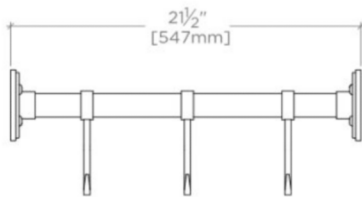

METROPOLE

Metropole Cabinet Mounted Pot Rack

MEPR02

SHOWN IN METROPOLE CABINET MOUNTED POT RACK | MEPR02

TECHNICAL DETAILS

Depth / Width: 4 1/2"
Height: 8"
Length: 21 1/2"
Primary Material: Brass

INSPIRATION

METROPOLE

Metropole Cabinet Mounted Pot Rack

MEPR02

TOP VIEW

SCALE: 1"=1'-0"

ISO VIEW

SCALE: 1"=1'-0"

FRONT VIEW

SCALE: 1"=1'-0"

SIDE VIEW

SCALE: 1"=1'-0"