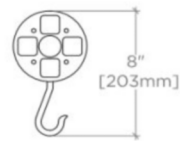

METROPOLE

Metropole Cabinet Mounted Pot Rack

MEPR02

SHOWN IN METROPOLE CABINET MOUNTED POT RACK | MEPR02

TECHNICAL DETAILS

Depth / Width: 4 1/2"
Height: 8"
Length: 21 1/2"
Primary Material: Brass

INSPIRATION

METROPOLE

Metropole Cabinet Mounted Pot Rack

MEPR02

TOP VIEW

SCALE: 1"=1'-0"

ISO VIEW

SCALE: 1"=1'-0"

FRONT VIEW

SCALE: 1"=1'-0"

SIDE VIEW

SCALE: 1"=1'-0"