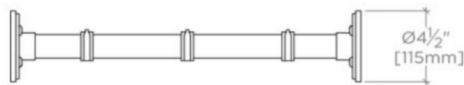

METROPOLE

Metropole Cabinet Mounted Pot Rack

MEPR02

SHOWN IN METROPOLE CABINET MOUNTED POT RACK | MEPR02

TECHNICAL DETAILS

Depth / Width: 4 1/2"
Height: 8"
Length: 21 1/2"
Primary Material: Brass

INSPIRATION

METROPOLE

Metropole Cabinet Mounted Pot Rack

MEPR02

TOP VIEW

SCALE: 1"=1'-0"

ISO VIEW

SCALE: 1"=1'-0"

FRONT VIEW