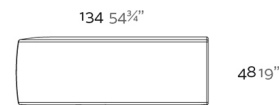

Weight

20 Kg

AND Banco
AND Bench

Combinations

4 x 60007 - AND
8 x 60006 - AND Banco

4 x 60007 - AND

2 x 60007 - AND
8 x 60006 - AND Banco

3 x 60007 - AND
2 x 60006 - AND Banco