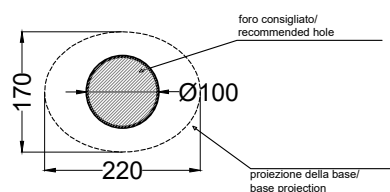

ATTENZIONE: Superfici, pesi e misure riportate possono presentare leggere differenze rispetto ai pezzi reali, in considerazione e accordo delle caratteristiche di tolleranza intrinseche del materiale ceramico e del suo processo produttivo. L'azienda si riserva di cambiare schede tecniche e caratteristiche di funzionamento degli articoli in ogni momento e senza necessità di preavviso.

ATTENTION: Surfaces, weights and dimensions can show some little differences compared to the real item, following typical intrinsic characteristics of ceramics material and production. The company reserves the right to change any technical specifications/dimension and/or operating characteristics of the products at any time and without giving notice.