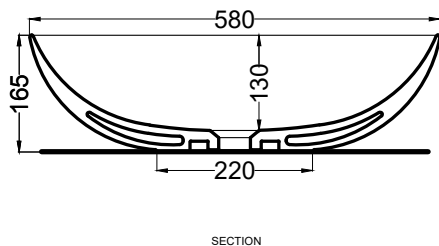

ATTENZIONE: Superfici, pesi e misure riportate possono presentare leggere differenze rispetto ai pezzi reali, in considerazione e accordo delle caratteristiche di tolleranza intrinseche del materiale ceramico e del suo processo produttivo. L'azienda si riserva di cambiare schede tecniche e caratteristiche di funzionamento degli articoli in ogni momento e senza necessità di preavviso.

ATTENTION: Surfaces, weights and dimensions can show some little differences compared to the real item, following typical intrinsic characteristics of ceramics material and production. The company reserves the right to change any technical specifications/dimension and/or operating characteristics of the products at any time and without giving notice.