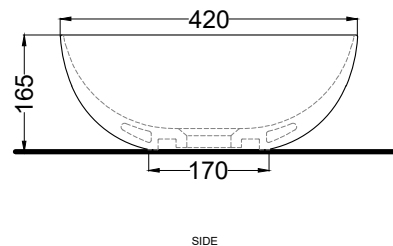

ATTENZIONE: Superfici, pesi e misure riportate possono presentare leggere differenze rispetto ai pezzi reali, in considerazione e accordo delle caratteristiche di tolleranza intrinseche del materiale ceramico e del suo processo produttivo. L'azienda si riserva di cambiare schede tecniche e caratteristiche di funzionamento degli articoli in ogni momento e senza necessità di preavviso.

ATTENTION: Surfaces, weights and dimensions can show some little differences compared to the real item, following typical intrinsic characteristics of ceramics material and production. The company reserves the right to change any technical specifications/dimension and/or operating characteristics of the products at any time and without giving notice.