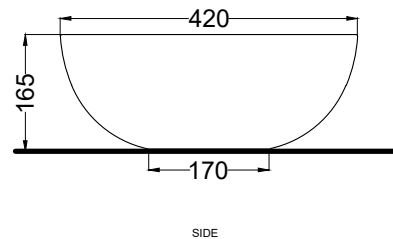

ATTENZIONE: Superfici, pesi e misure riportate possono presentare leggere differenze rispetto ai pezzi reali, in considerazione e accordo delle caratteristiche di tolleranza intrinseche del materiale ceramico e del suo processo produttivo. L'azienda si riserva di cambiare schede tecniche e caratteristiche di funzionamento degli articoli in ogni momento e senza necessità di preavviso.

ATTENTION: Surfaces, weights and dimensions can show some little differences compared to the real item, following typical intrinsic characteristics of ceramics material and production. The company reserves the right to change any technical specifications/dimension and/or operating characteristics of the products at any time and without giving notice.