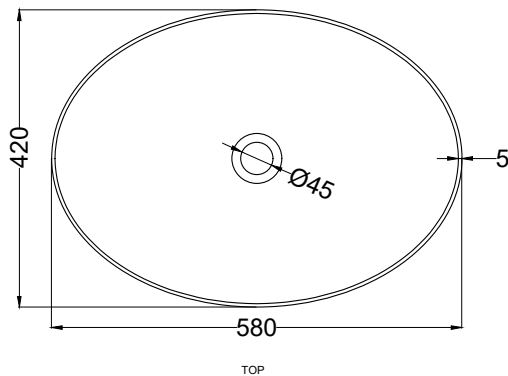

ATTENZIONE: Superfici, pesi e misure riportate possono presentare leggere differenze rispetto ai pezzi reali, in considerazione e accordo delle caratteristiche di tolleranza intrinseche del materiale ceramico e del suo processo produttivo. L'azienda si riserva di cambiare schede tecniche e caratteristiche di funzionamento degli articoli in ogni momento e senza necessità di preavviso.

ATTENTION: Surfaces, weights and dimensions can show some little differences compared to the real item, following typical intrinsic characteristics of ceramics material and production. The company reserves the right to change any technical specifications/dimension and/or operating characteristics of the products at any time and without giving notice.