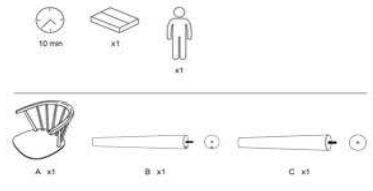

KRISE

product code	CC0219M14
product description	KRISE Chair wood light grey Chair in solid painted rubber wood.

product sizes

height x width x depth (cm)	77	x	53	x	54
product weight (Kg)	5,4				
seat height (cm)	45				
seat depth (cm)	41				
armrest height (cm)	41				

technical drawings

product features

use (domestic/office)	Domestic
appliance (inner/outer)	Inner
stackable (yes/no)	No
adjustable height (yes/no)	No
foldable (yes/no)	No
swivel (yes/no)	No
max. load (Kg)	130
seat material	Core: Particle board. External layer: Rubber wood veneered
seat finishing	Matt lacquered
seat density foam (kg/m3)	
seat detachable (yes/no)	No
seat grammage (g/m2)	

assembly instructions

4

CC0219

CC0218

3

packaging

units per lot	2
cbm (m3) / gross weight (Kg)	0,071 / 6
n° of boxes	1

box 1	1
description	KRISE Chair wood light grey
description box	FULL ITEM
height x width x depth (cm)	47 x 56 x 54
cbm (m3) / gross weight (Kg) / net weight (Kg)	0,071 / 6 / 5,4

box 2	
description	
description box	
height x width x depth (cm)	x x
cbm (m3) / gross weight (Kg) / net weight (Kg)	/ /