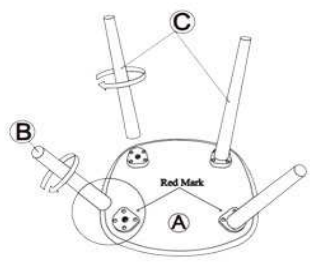

KRISE

product code	CC0219M14
product description	KRISE Chair wood light grey Chair in solid painted rubber wood.

product sizes

height x width x depth (cm)	77	x	53	x	54
product weight (Kg)	5,4				
seat height (cm)	45				
seat depth (cm)	41				
armrest height (cm)	41				

technical drawings

product features

use (domestic/office)	Domestic
appliance (inner/outer)	Inner
stackable (yes/no)	No
adjustable height (yes/no)	No
foldable (yes/no)	No
swivel (yes/no)	No
max. load (Kg)	130
seat material	Core: Particle board. External layer: Rubber wood veneered
seat finishing	Matt lacquered
seat density foam (kg/m3)	
seat detachable (yes/no)	No
seat grammage (g/m2)	

assembly instructions

4

CC0219

CC0218

3

packaging

units per lot	2
cbm (m3) / gross weight (Kg)	0,071 / 6
n° of boxes	1

box 1	1
description	KRISE Chair wood light grey
description box	FULL ITEM
height x width x depth (cm)	47 x 56 x 54
cbm (m3) / gross weight (Kg) / net weight (Kg)	0,071 / 6 / 5,4