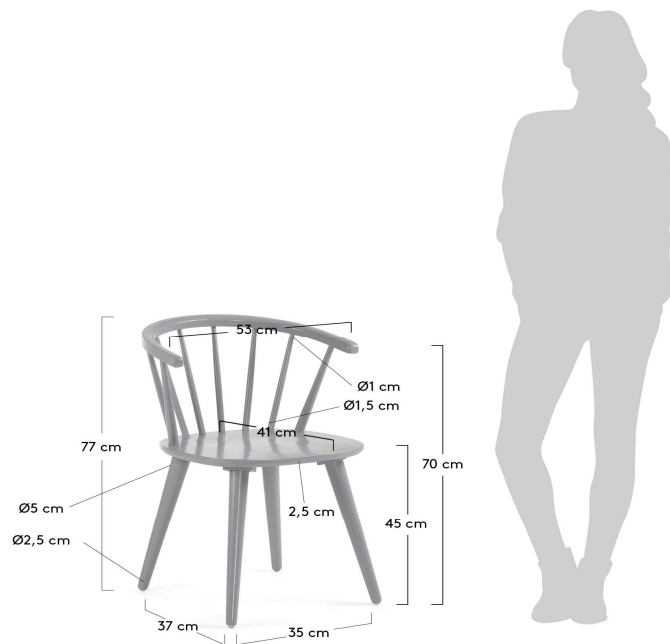

KRISE

product code	CC0219M14
product description	KRISE Chair wood light grey Chair in solid painted rubber wood.

product sizes

height x width x depth (cm)	77	x	53	x	54
product weight (Kg)	5,4				
seat height (cm)	45				
seat depth (cm)	41				
armrest height (cm)	41				

technical drawings

product features

use (domestic/office)	Domestic
appliance (inner/outer)	Inner
stackable (yes/no)	No
adjustable height (yes/no)	No
foldable (yes/no)	No
swivel (yes/no)	No
max. load (Kg)	130
seat material	Core: Particle board. External layer: Rubber wood veneered
seat finishing	Matt lacquered
seat density foam (kg/m3)	
seat detachable (yes/no)	No
seat grammage (g/m2)	

assembly instructions

4

CC0219

CC0218

3

packaging

units per lot	2
cbm (m3) / gross weight (Kg)	0,071 / 6
n° of boxes	1

box 1	1
description	KRISE Chair wood light grey
description box	FULL ITEM
height x width x depth (cm)	47 x 56 x 54
cbm (m3) / gross weight (Kg) / net weight (Kg)	0,071 / 6 / 5,4