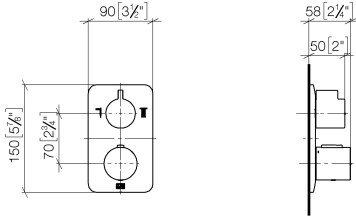

LISSÉ Concealed thermostat with two function volume control - Brushed Chrome

LISSÉ

36 426 845

- rotary diverter with volume control and shut-off function
- cover plate 150 x 90 mm
- temperature control handle with safety limit stop at 38°C
- hot water temperature limiter, can be preset
- WRAS 1906098

36 426 845
mm [inches]

Flow rate chart

Codes & Standards

| | | | |
|-----------------------------|-----------|-------------|------------------------|
| DIN 4109 | EN 1111 | ISO 3822 | Scottish Water Byelaws |
| UK Water Supply Regulations | Ü-Zeichen | XP P 41-280 | |