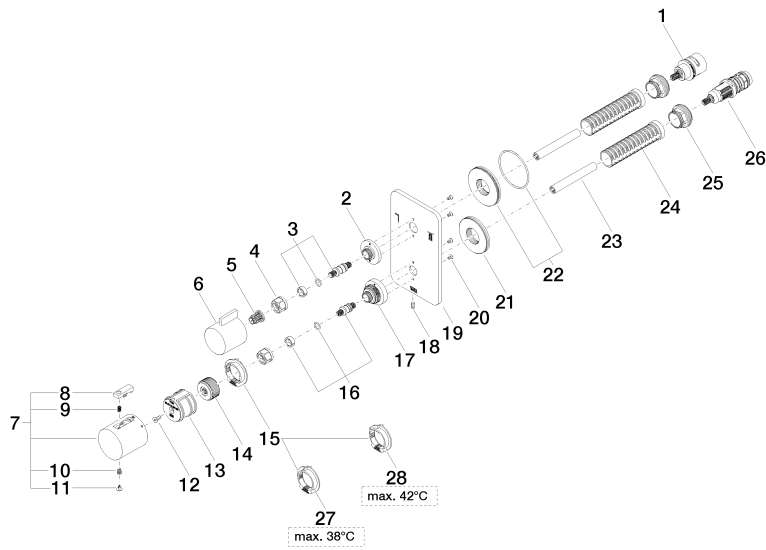

LISSÉ Concealed thermostat with two function volume control - Brushed Chrome

LISSÉ

36 426 845

Product version from 3/9/2016 to 8/24/2020

Product version from 8/24/2020 to 2/1/2021

Product version from 2/1/2021 to 6/30/2022

Product version from 6/30/2022

Parts for other finishes can be found here: [Chrome](#)