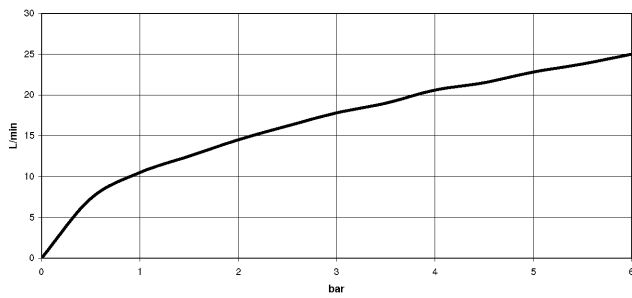

LISSÉ Concealed thermostat with two function volume control - Brushed Chrome

LISSÉ

36 426 845

- rotary diverter with volume control and shut-off function
- cover plate 150 x 90 mm
- temperature control handle with safety limit stop at 38°C
- hot water temperature limiter, can be preset
- WRAS 1906098

36 426 845
mm [inches]

Flow rate chart

Codes & Standards

| | | | |
|-----------------------------|-----------|-------------|------------------------|
| DIN 4109 | EN 1111 | ISO 3822 | Scottish Water Byelaws |
| UK Water Supply Regulations | Ü-Zeichen | XP P 41-280 | |