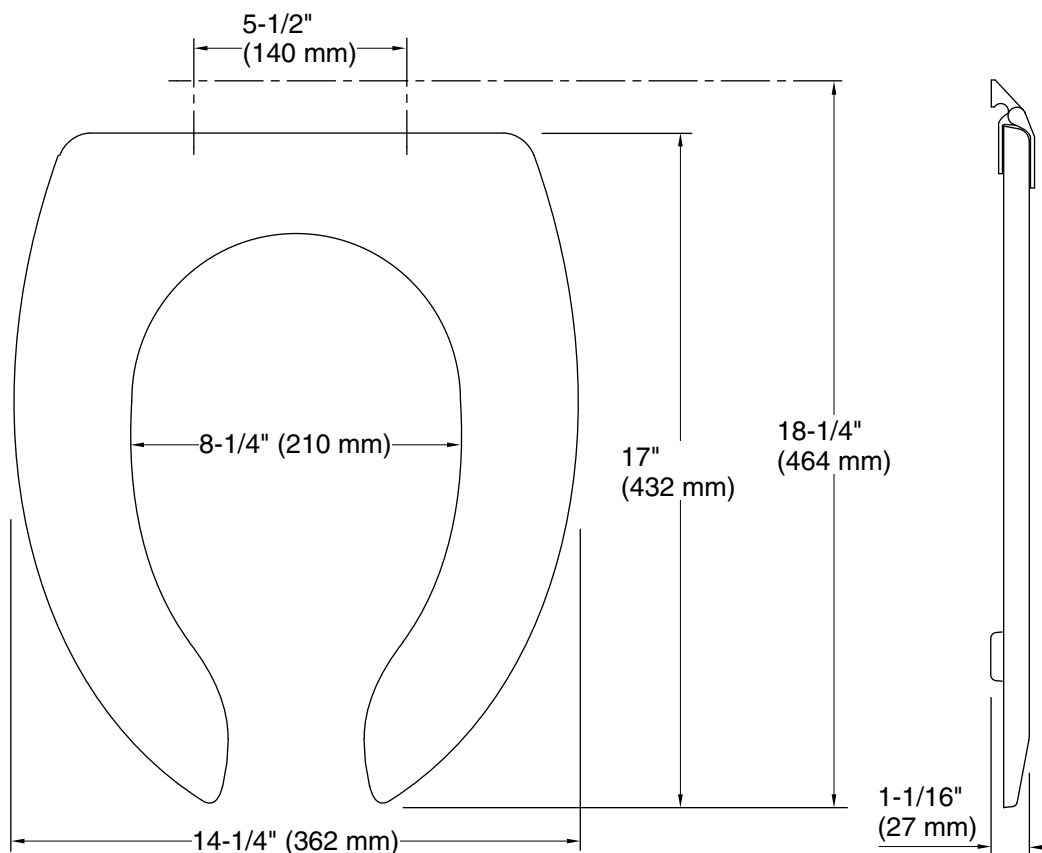

**Triko™**  
Elongated Toilet Seat  
**K-4710-GS**

**Features**

- Polished Chrome hinges.

**Material**

- Molded wood.

**Codes/Standards**

None Applicable

**KOHLER® One-Year Limited Warranty**

### Technical Information

All product dimensions are nominal.

Seat shape type: Elongated

Seat front type: Open-front

Seat-mounting holes: 5-1/2" (140 mm)