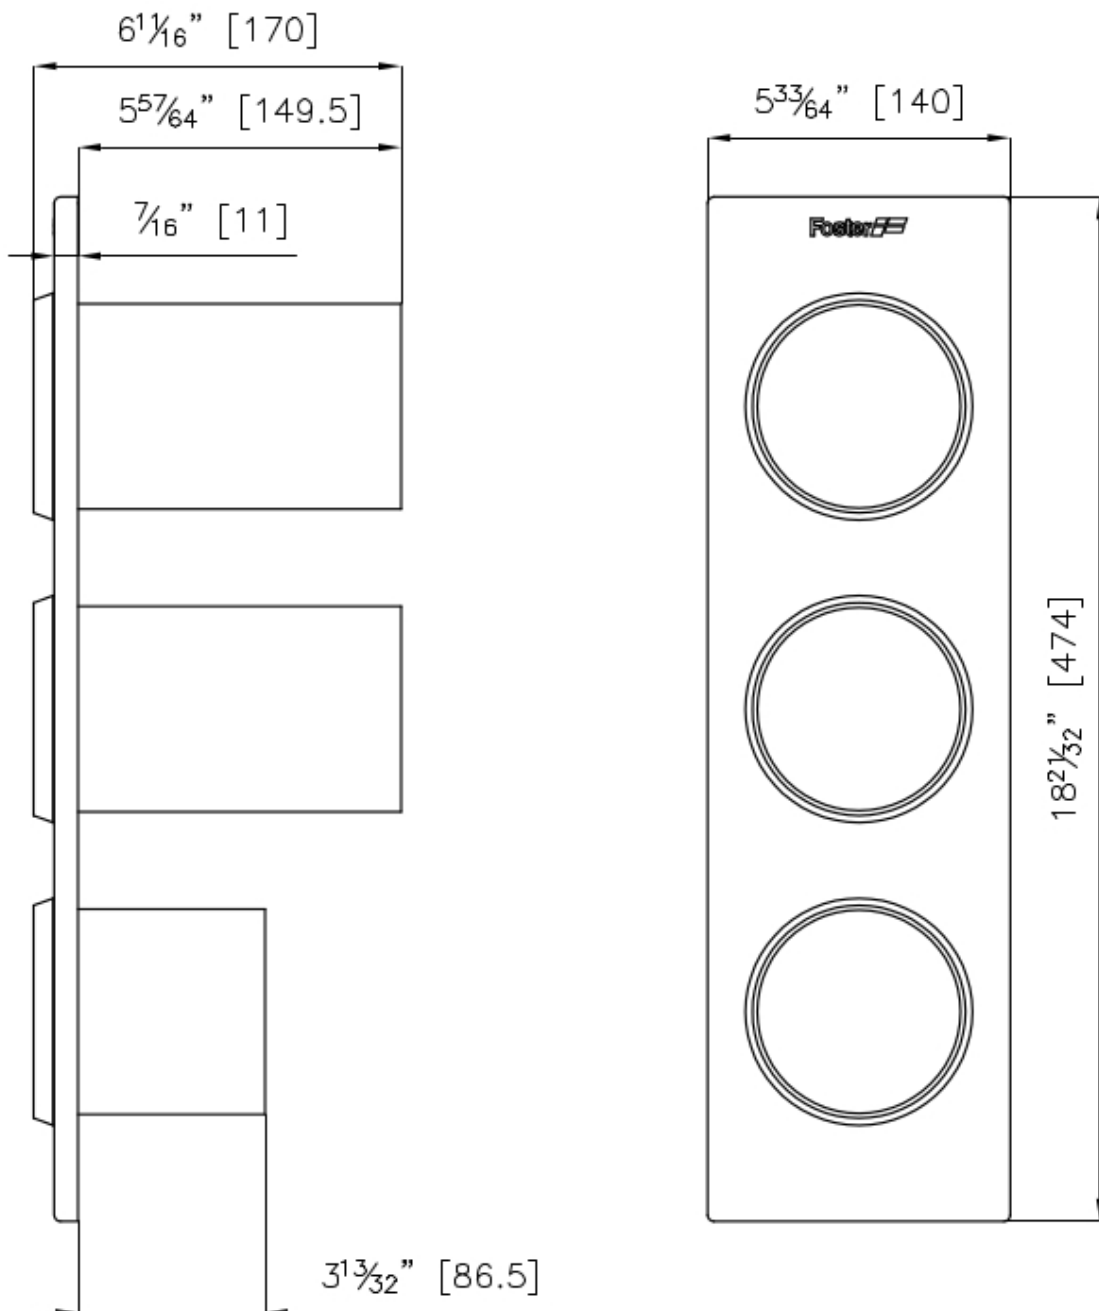

3 Bottles-holder set 8100 626

Accessories e Complements

Code: 8100 626

DETAILS

Sink accessories

Bottles-holder

Dimensions

47,4x14 cm

TECHNICAL DATA

OPTIONAL ACCESSORIES

Knives-holder 8100 030