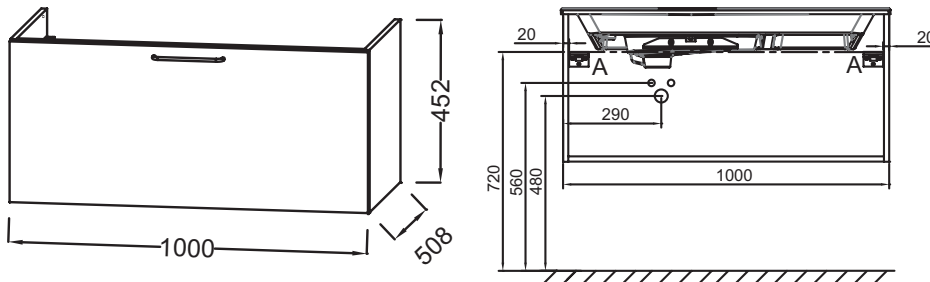

EB2514-R9

Collection: ODÉON RIVE GAUCHE

Finish*:

Main features:

Features

- DIMENSIONS: 100 x 50.80 x 45.20 cm
- MATERIAL: Lacquer or melamine
- NORMS AND REGULATION: NF
- VERSION: Black handle
- INSIDE FINISH: Grey
- ADDITIONAL INFORMATION: tap, vanity top/basin and fixings set not included

- WEIGHT: 25.1 kg
- INSTALLATION TYPE: Wall-hung
- STORAGE TYPE: Drawer
- HANDLE : Attached wire handle
- FIXING: Installer selects fixings set according to wall support

Consumer benefits

- SOUND COMFORT: Drawers equipped with a damper close system
- PERFECT FINISH: Wide choice of finishes

Installation benefits

- EASY INSTALLATION: Assembled cabinet

Required products

- EB2564: Vanity top frosted glass 101 cm
- EXAU112-Z: Vanity top 100 cm

Technical drawing

Product Specification: Base unit for vanity top 100 cm, 1 upper drawer, black wire handle. EB2514-R9. Collection: ODÉON RIVE GAUCHE. DIMENSIONS: 100 x 50.80 x 45.20 cm. WEIGHT: 25.1 kg. MATERIAL: Lacquer or melamine. INSTALLATION TYPE: Wall-hung. NORMS AND REGULATION: NF. STORAGE TYPE: Drawer. VERSION: Black handle. HANDLE : Attached wire handle. INSIDE FINISH: Grey. FIXING: Installer selects fixings set according to wall support. ADDITIONAL INFORMATION: tap, vanity top/basin and fixings set not included.