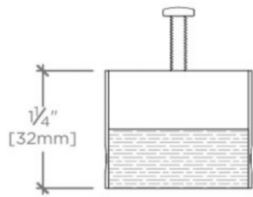

# WATERWORKS

**MUIR**

**MUHW02**

Muir 1 1/2" Metal and Walnut Knob

MOUNTING HARDWARE INCLUDED		
STYLE #	DESCRIPTION	QTY
998945	Service Parts 8-32 1" Truss Head Machine Screw, Combo, Slotted	1
998946	Service Parts 8-32 1/2" Truss Head Machine Screw, Combo, Slotted	1

TOP VIEW SCALE: 6"=1'-0"

ISO VIEW SCALE: 6"=1'-0"

FRONT VIEW SCALE: 6"=1'-0"

SIDE VIEW SCALE: 6"=1'-0"