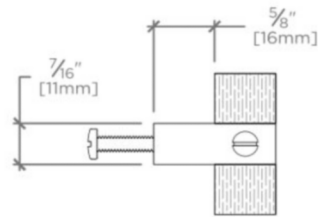

# WATERWORKS

**MUIR**

**MUHW02**

Muir 1 1/2" Metal and Walnut Knob

MOUNTING HARDWARE INCLUDED		
STYLE #	DESCRIPTION	QTY
998945	Service Parts 8-32 1" Truss Head Machine Screw, Combo, Slotted	1
998946	Service Parts 8-32 1/2" Truss Head Machine Screw, Combo, Slotted	1

TOP VIEW SCALE: 6"=1'-0"

ISO VIEW SCALE: 6"=1'-0"

FRONT VIEW SCALE: 6"=1'-0"

SIDE VIEW SCALE: 6"=1'-0"