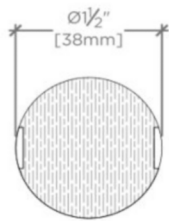

# WATERWORKS

**MUIR**

**MUHW02**

Muir 1 1/2" Metal and Walnut Knob

MOUNTING HARDWARE INCLUDED		
STYLE #	DESCRIPTION	QTY
998945	Service Parts 8-32 1" Truss Head Machine Screw, Combo, Slotted	1
998946	Service Parts 8-32 1/2" Truss Head Machine Screw, Combo, Slotted	1

TOP VIEW SCALE: 6"=1'-0"

ISO VIEW SCALE: 6"=1'-0"

FRONT VIEW SCALE: 6"=1'-0"

SIDE VIEW SCALE: 6"=1'-0"