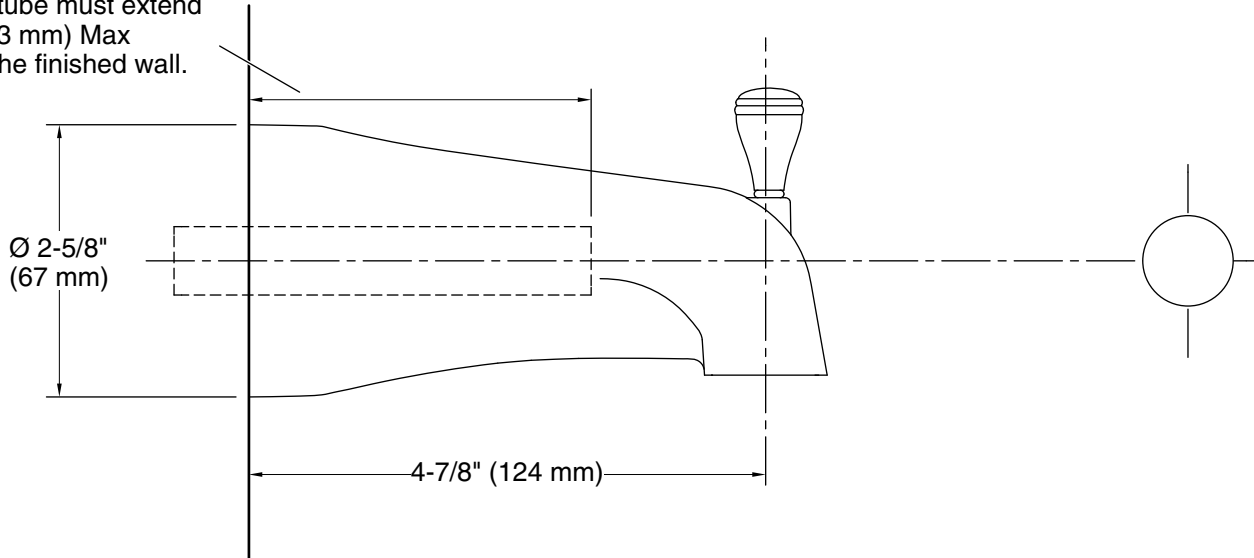

### Features

- 4-5/8" diverter bath spout with copper slip-fit connection.
- Coordinates with Devonshire faucets, accessories, and showering components to complete your bathroom.

For slip-fit spout:  
5/8" OD tube must extend  
3-1/4" (83 mm) Max  
beyond the finished wall.