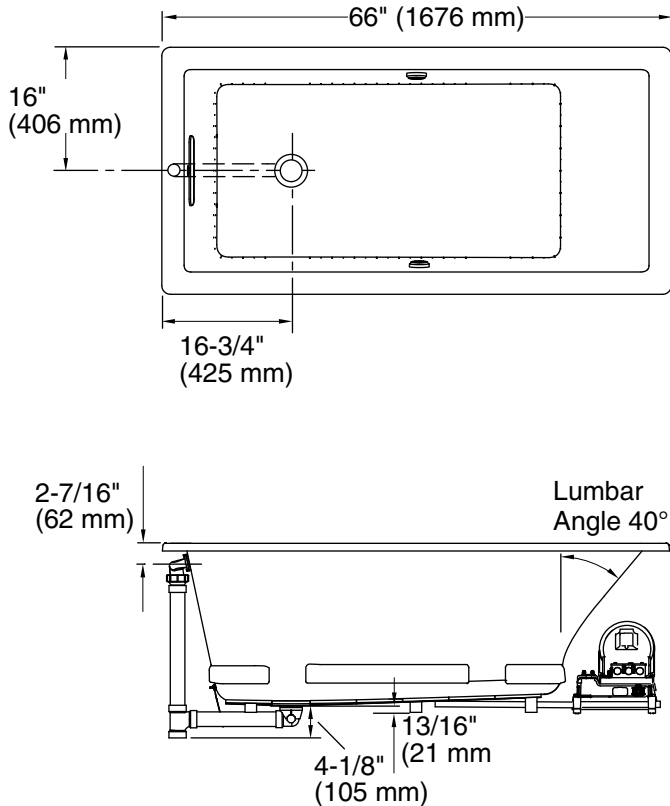

Underscore® Rectangle

5.5' BubbleMassage™ Bath

K-1822-GW

No change in measurement if connected with drain illustrated. (K-7272)