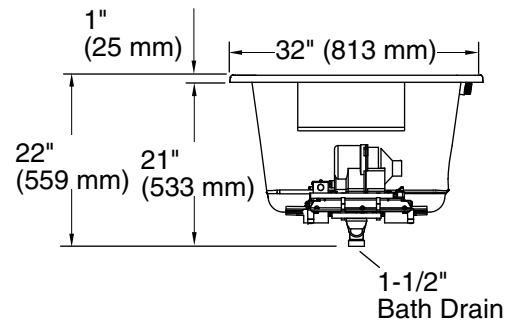

## 5.5' BubbleMassage™ Bath

### K-1822-GW

No change in measurement if connected with drain illustrated. (K-7272)

Blower Motor/Control Access  
30" (762 mm) W x  
15" (381 mm) H Min

### Technical Information

All product dimensions are nominal.

Installation:	Drop-in, Under-mount
Drain location:	End
Basin area, bottom:	44-1/2" x 22-5/16" (1130 mm x 567 mm)
Basin area, top:	59-5/8" x 25-1/2" (1514 mm x 648 mm)
Weight:	117 lbs (53.1 kg)
Minimum floor load:	50 lbs/ft <sup>2</sup> (244.1 kg/m <sup>2</sup> )
Water depth:	18" (457 mm)
Water capacity:	85.8 gal (324.8 L)
Cutout:	Drop-in, 64-1/2" x 30-1/2" (1638 mm x 775 mm)
Electrical component rating:	Blower: 240 V, 5 A, 50/60 Hz Heated Surface: 240 V, 0.5 A, 50/60 Hz, 65 W