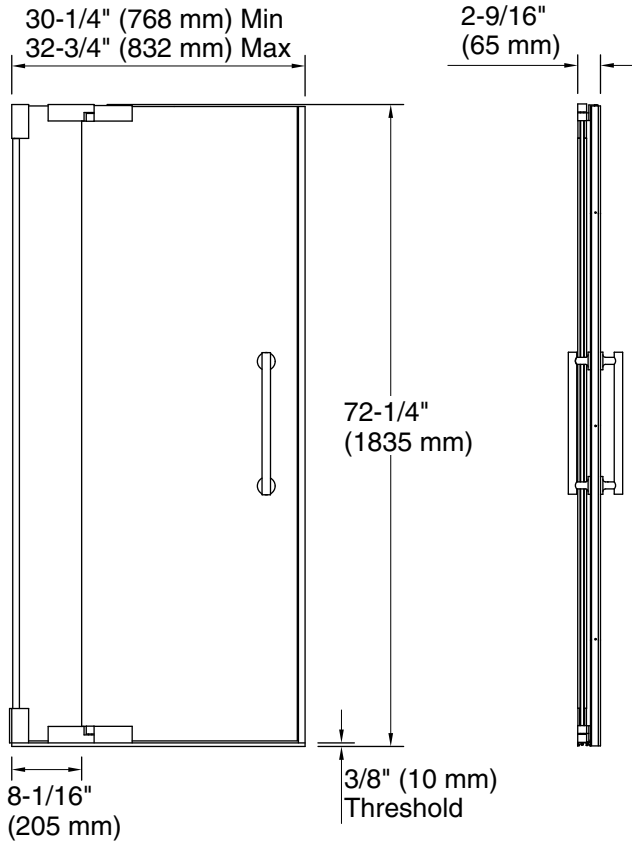

Included Components

Product consists of:

K-705755-L Glass Panel and Sidelite

K-705763 Shower Door Assembly Kit

K-705767 Shower Door Handles

Codes/Standards

CPSC 16CFR 1201

ANSI Z97.1

Available Glass Options

Code	Description
L	Crystal Clear

*Walk-through

Technical Information

All product dimensions are nominal.

Installation type: For shower base installation

Opening style: Pivot

Opening Width - Min: 30-1/4" (768 mm)

Opening Width - Max: 32-3/4" (832 mm)

Walk-through - Min: 18-3/8" (467 mm)

Walk-through - Max: 20-7/8" (530 mm)

Base-To-Wall Radius 3/8" (10 mm)

- Max:

Glass thickness: 1/2" (13 mm)

Glass coating: CleanCoat®

Notes

Install this product according to the installation guide.

The vertical opening should be a minimum of 74-1/4" (1886 mm) to allow for installation clearance.