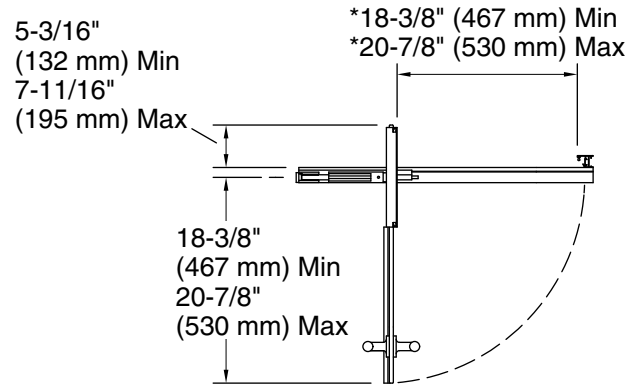

Included Components

Product consists of:

K-705755-L Glass Panel and Sidelite

K-705763 Shower Door Assembly Kit

K-705767 Shower Door Handles

Codes/Standards

CPSC 16CFR 1201

ANSI Z97.1

Available Glass Options

Code	Description
L	Crystal Clear

*Walk-through

Technical Information

All product dimensions are nominal.

Installation type: For shower base installation

Opening style: Pivot

Opening Width - Min: 30-1/4" (768 mm)

Opening Width - Max: 32-3/4" (832 mm)

Walk-through - Min: 18-3/8" (467 mm)

Walk-through - Max: 20-7/8" (530 mm)

Base-To-Wall Radius 3/8" (10 mm)

- Max:

Glass thickness: 1/2" (13 mm)

Glass coating: CleanCoat®

Notes

Install this product according to the installation guide.

The vertical opening should be a minimum of 74-1/4" (1886 mm) to allow for installation clearance.