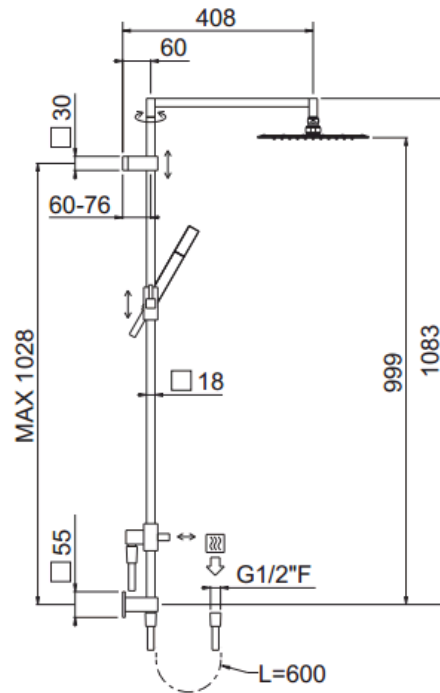

Extreme external

Extreme external, Extreme shower head
31450/ED-CR

TECHNICAL INFORMATION

Turning square shower column with adjustable mounting with articulated shower holder, external holder with smooth PVC flexible hose cm 60, adjustable upper holder and diverter. Non-liming square shower head 200x200 in ABS. ABS non-liming one jet square shower. PVC smooth double anti-torsion flexible hose cm 150. CHROME

Flow rate:

? Doccia o soffione?

PICTURE

SPARE PARTS

FEATURES

Rain jet

Non-liming

double anti-torsion

adjustable column

TECHNICAL DRAWING

FINISHINGS