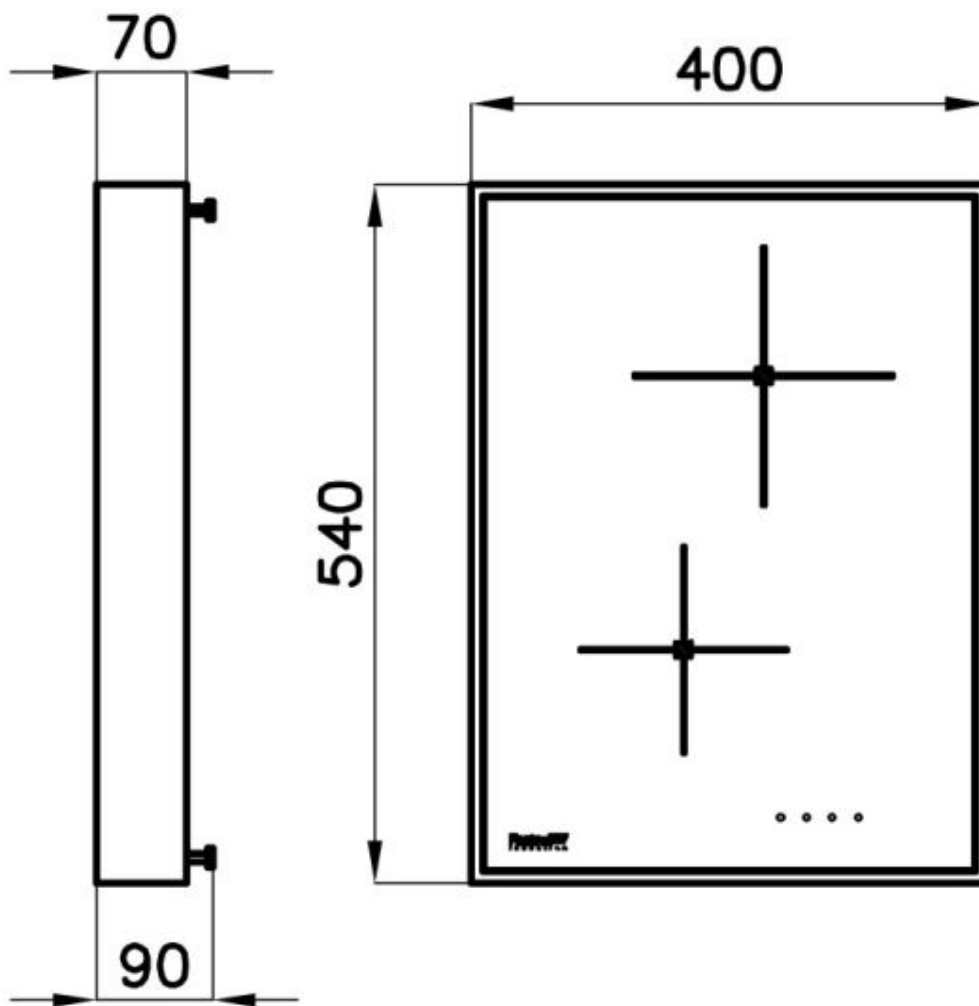

Timer

Independent timer from the end-of-cooking function.

TECHNICAL DATA