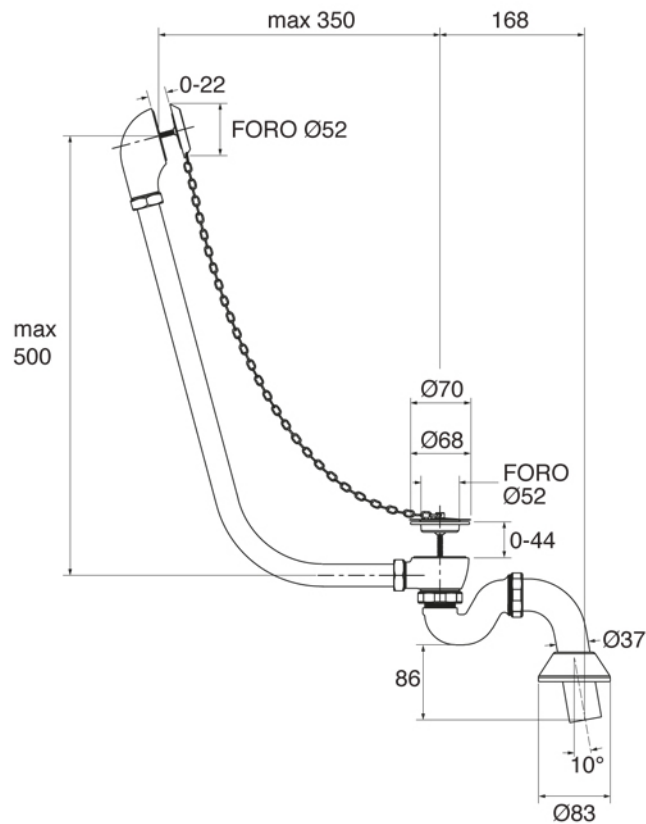

POSIZIONE RUBINETTERIA A MURO CONSIGLIATA A 500 mm DAL BORDO PIANO
FORATURA GRUPPO VASCA ALTEZZA DA PAVIMENTO 660 mm

CAST IRON BATHTUB Collection	
Code	Description
9148	Cast iron bathtub 1700x760 (Kg. 129 - Lt 205) Without tap holes, external unfinished

Verona - Italy
tel. +39 045 8006917
fax. +39 045 8020111
gentry-home.com

POSIZIONE RUBINETTERIA A MURO CONSIGLIATA A 500 mm DAL BORDO PIANO
FORATURA GRUPPO VASCA ALTEZZA DA PAVIMENTO 660 mm

CAST IRON BATHTUB Collection	
Code	Description
9152	Cast iron bathtub 1540x765 (Kg. 120 - Lt 180) Without tap holes, external unfinished
9164	Cast iron feet Unfinished
9167	White
9165-C	Chrome
9166-I/N/O/OR	Incalux, Nickel, Dark Gold, Rose Gold
9166-B/ND/R	Bronze, Dark Nickel, Copper
103	External painting External painting White
105	External painting RAL
106	Gold leaf decoration
107	Silver leaf decoration

GH
GENTRY HOME

Verona - Italy
tel. +39 045 8006917
fax. +39 045 8020111
gentry-home.com

CAST IRON BATHTUB Collection	
Code	Description
0190-C 0191-I/N/O/OR 0191-B/ND/R	<p>Exposed bath waste with drain stopper chain and overflow with exposed pipes for floor connector and siphon</p> <p>Chrome Incalux, Nickel, Dark Gold, Rose Gold Bronze, Dark Nickel, Copper</p>