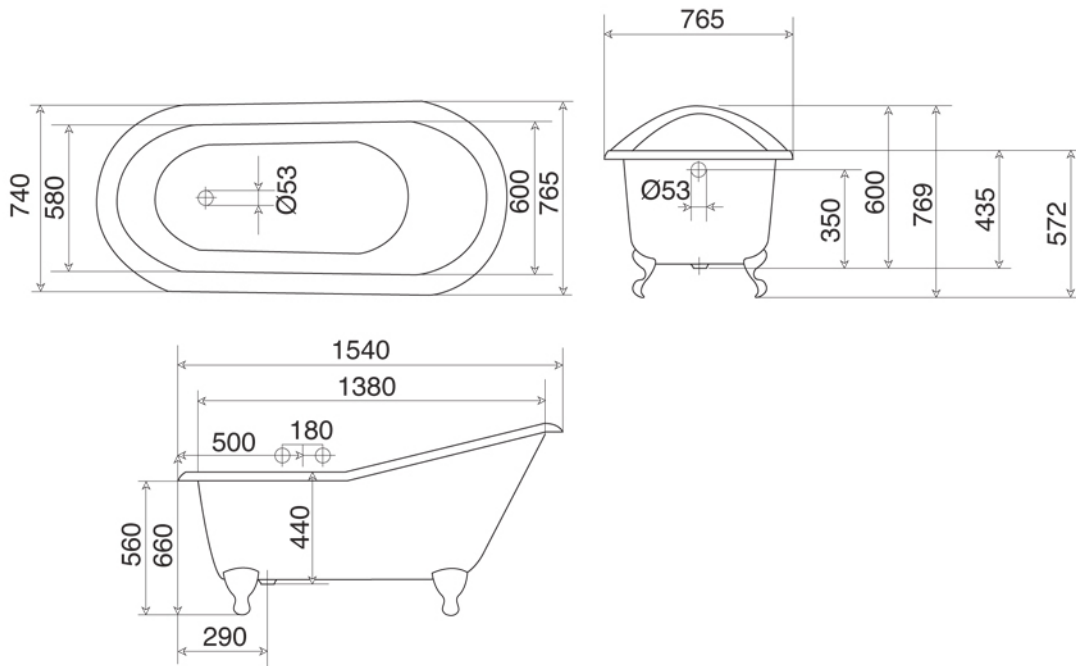

POSIZIONE RUBINETTERIA A MURO CONSIGLIATA A 500 mm DAL BORDO PIANO
FORATURA GRUPPO VASCA ALTEZZA DA PAVIMENTO 660 mm

CAST IRON BATHTUB Collection	
Code	Description
9148	Cast iron bathtub 1700x760 (Kg. 129 - Lt 205) Without tap holes, external unfinished

Verona - Italy
tel. +39 045 8006917
fax. +39 045 8020111
gentry-home.com

POSIZIONE RUBINETTERIA A MURO CONSIGLIATA A 500 mm DAL BORDO PIANO
FORATURA GRUPPO VASCA ALTEZZA DA PAVIMENTO 660 mm

CAST IRON BATHTUB Collection	
Code	Description
9152	Cast iron bathtub 1540x765 (Kg. 120 - Lt 180) Without tap holes, external unfinished
9164	Cast iron feet Unfinished
9167	White
9165-C	Chrome
9166-I/N/O/OR	Incalux, Nickel, Dark Gold, Rose Gold
9166-B/ND/R	Bronze, Dark Nickel, Copper
103	External painting External painting White
105	External painting RAL
106	Gold leaf decoration
107	Silver leaf decoration

GH
GENTRY HOME

Verona - Italy
tel. +39 045 8006917
fax. +39 045 8020111
gentry-home.com

CAST IRON BATHTUB Collection	
Code	Description
0190-C 0191-I/N/O/OR 0191-B/ND/R	<p>Exposed bath waste with drain stopper chain and overflow with exposed pipes for floor connector and siphon</p> <p>Chrome Incalux, Nickel, Dark Gold, Rose Gold Bronze, Dark Nickel, Copper</p>