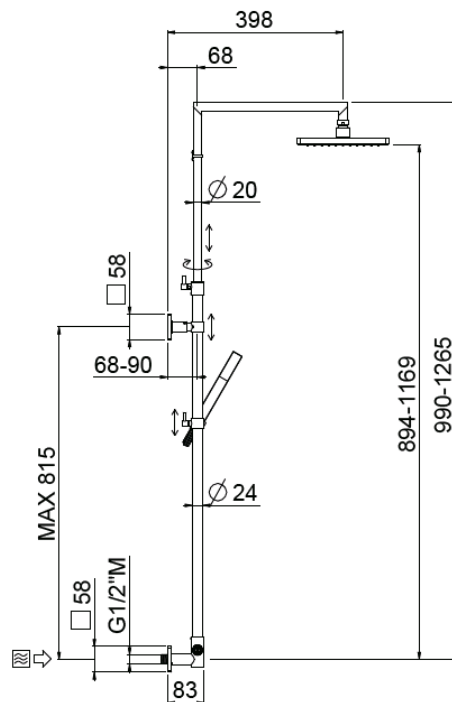

TECHNICAL DRAWING