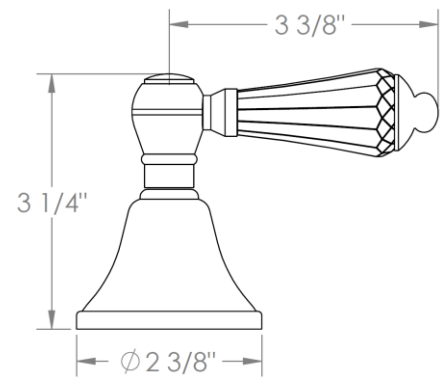

313-P80-__
Trim Kit Only for Pressure Balance Valve
Requires SS-PB75 concealed rough

HANDLE TRIM OPTIONS

AX – LOS ANGELES

SW – SAN FRANCISCO

WW – BOSTON

Y2 – WILLIAMS