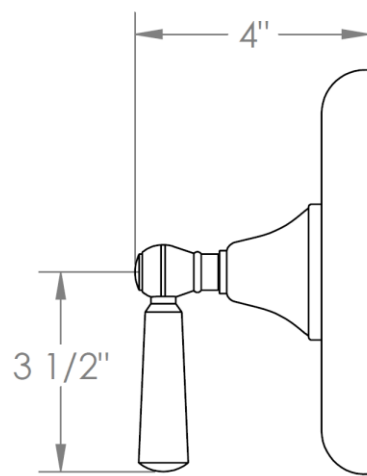

313-P80-__
Trim Kit Only for Pressure Balance Valve
Requires SS-PB75 concealed rough

HANDLE TRIM OPTIONS

AX – LOS ANGELES

SW – SAN FRANCISCO

WW – BOSTON

Y2 – WILLIAMS