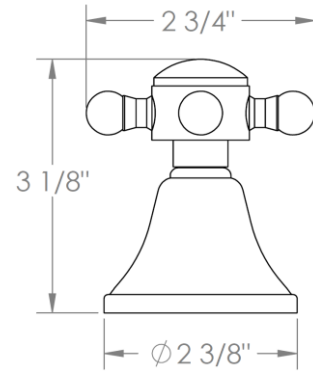

313-P80-__
Trim Kit Only for Pressure Balance Valve
Requires SS-PB75 concealed rough

HANDLE TRIM OPTIONS

AX – LOS ANGELES

SW – SAN FRANCISCO

WW – BOSTON

Y2 – WILLIAMS