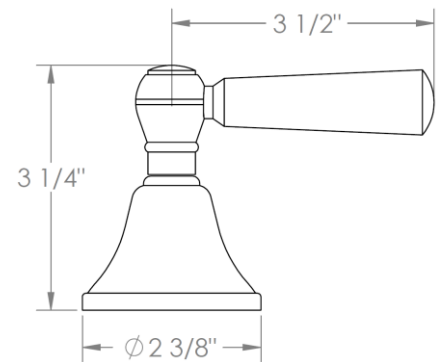

313-P80-__
Trim Kit Only for Pressure Balance Valve
Requires SS-PB75 concealed rough

HANDLE TRIM OPTIONS

AX – LOS ANGELES

SW – SAN FRANCISCO

WW – BOSTON

Y2 – WILLIAMS