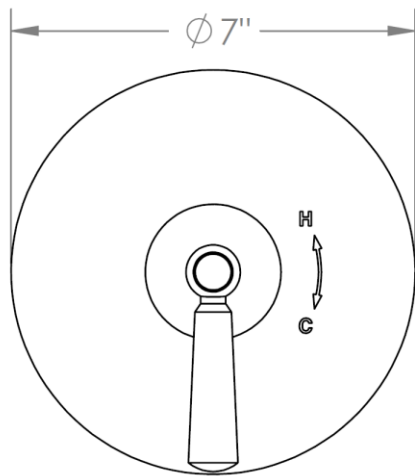

313-P80-__
Trim Kit Only for Pressure Balance Valve
Requires SS-PB75 concealed rough

HANDLE TRIM OPTIONS

AX – LOS ANGELES

SW – SAN FRANCISCO

WW – BOSTON

Y2 – WILLIAMS