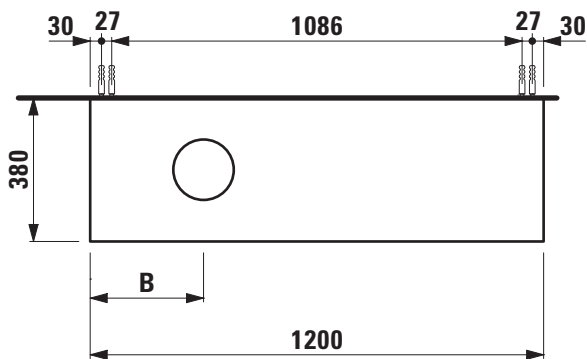

TECHNICAL DRAWINGS / S 1 : 20

B / mm	Ceramic
215	Val 81728.5
225	Kartell by Laufen 81033.4
300	Kartell by Laufen 81033.2, 81033.8, 81533.1
	Ino 81630.0, 81630.2
	Sonar 81234.0, 81234.1, 81234.2, 81234.3, 81634.1, 81634.2
	Val 81128.1, 81028.2, 81028.3, 81528.1
315	Kartell by Laufen 81033.3

B / mm	Ceramic
325	Val 81028.4
375	Kartell by Laufen 81033.5
	Val 81028.5
475	Val 81028.7
600	Kartell by Laufen 81033.9

X = The exact height must be set during installation.