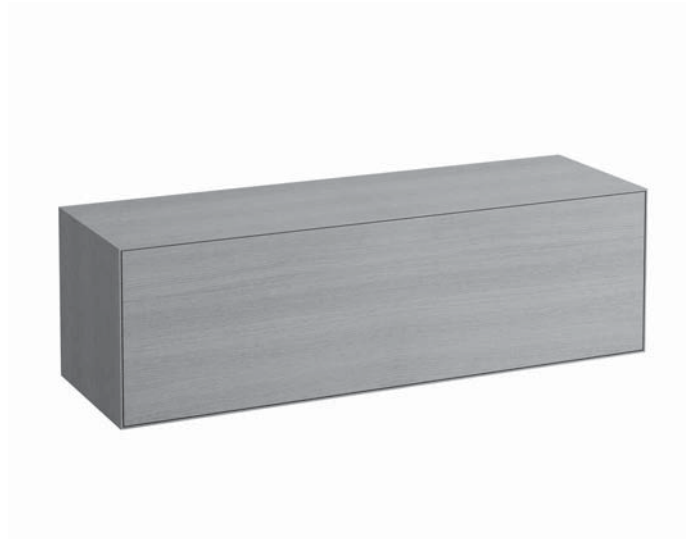

Vanity unit without / with cut out left

40903.0

40903.1

TECHNICAL DATA

Order no.	40903.0 / without cut out 40903.1 / 1 cut out left	Accessories excl.	Power socket (EU), IP44, order no. 49298.4 Power socket (CH), IP44, order no. 49298.5 Drawer separations (not recommended with shelf) large, order no. 40920.1 Space saving siphon, order no. 89424.0
Dimensions (WxHxD)	1200 x 360 x 380 mm	Mounting acc. incl.	Installation set for furniture, order no. 49120.6
Matching for washbasin	see table below	Mounting information	The walls installed on must meet the requirements of the furniture in terms of weight and the supplied fastening elements. If this cannot be guaranteed another method of installation needs to be chosen. For example with feet.
Specification	Body/Front – lacquered surface veneer with solid wood edges Slim front with a 4 mm rim 1 push and pull full extension drawer without or with cut out	Colours	250 – Light oak 251 – Dark oak
Weight	28,0 kg		
Accessories excl.	Shelf L shaped for drawer, with pre-drilled holes in the back (left and right) for optional power socket, depth 90 mm, order no. 40924.5 depth 150 mm, order no. 40924.6		

B / mm	Ceramic
325	Val 81028.4
375	Kartell by Laufen 81033.5
	Val 81028.5
475	Val 81028.7
600	Kartell by Laufen 81033.9

X = The exact height must be set during installation.

Matrix for vanity units 900 mm / 1200 mm depth 380 mm