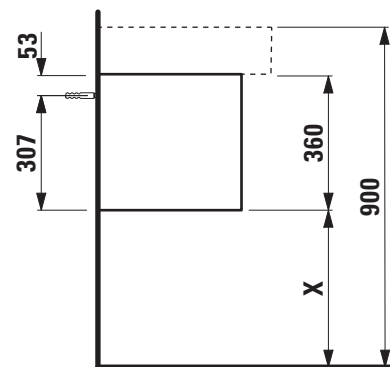

TECHNICAL DRAWINGS / S 1 : 20

B / mm	Ceramic
215	Val 81728.5
225	Kartell by Laufen 81033.4
300	Kartell by Laufen 81033.2, 81033.8, 81533.1
	Ino 81630.0, 81630.2
	Sonar 81234.0, 81234.1, 81234.2, 81234.3, 81634.1, 81634.2
	Val 81128.1, 81028.2, 81028.3, 81528.1
315	Kartell by Laufen 81033.3

B / mm	Ceramic
325	Val 81028.4
375	Kartell by Laufen 81033.5
	Val 81028.5
475	Val 81028.7
600	Kartell by Laufen 81033.9

X = The exact height must be set during installation.