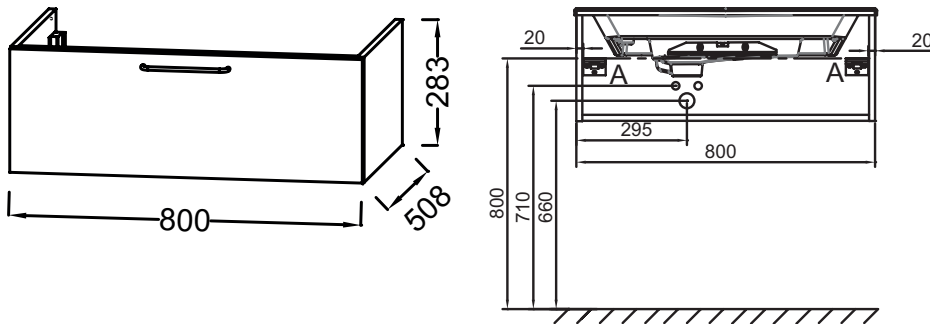

**EB2515-R8**

**Collection:** ODÉON RIVE GAUCHE

**Finish\*:**

**Main features:**

**Features**

- DIMENSIONS: 80 x 50.80 x 28.30 cm
- MATERIAL: Lacquer or melamine
- NORMS AND REGULATION: NF
- VERSION: Gold handle
- INSIDE FINISH: Grey
- ADDITIONAL INFORMATION: tap, vanity top/basin and fixings set not included

- WEIGHT: 18.4 kg
- INSTALLATION TYPE: Wall-hung
- STORAGE TYPE: Drawer
- HANDLE : Attached wire handle
- FIXING: Installer selects fixings set according to wall support

**Consumer benefits**

- SOUND COMFORT: Drawers equipped with a damper close system
- PERFECT FINISH: Wide choice of finishes

**Installation benefits**

- EASY INSTALLATION: Assembled cabinet

**Required products**

- EB2562: Vanity top frosted glass 81 cm
- EXAW112-Z: Vanity top 80 cm

**Technical drawing**

Product Specification: Base unit for vanity top 80 cm, 1 drawer, gold wire handle. EB2515-R8. Collection: ODÉON RIVE GAUCHE. DIMENSIONS: 80 x 50.80 x 28.30 cm. WEIGHT: 18.4 kg. MATERIAL: Lacquer or melamine. INSTALLATION TYPE: Wall-hung. NORMS AND REGULATION: NF. STORAGE TYPE: Drawer. VERSION: Gold handle. HANDLE : Attached wire handle. INSIDE FINISH: Grey. FIXING: Installer selects fixings set according to wall support. ADDITIONAL INFORMATION: tap, vanity top/basin and fixings set not included.