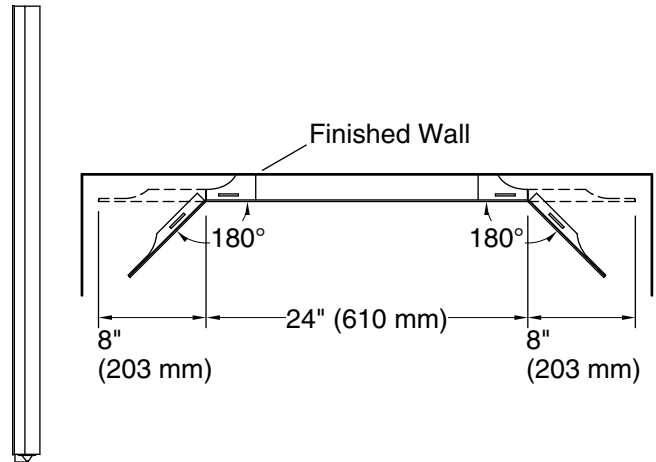

Required Electrical Service

One dedicated circuit required, protected with Class A Ground-Fault Circuit-Interrupter (GFCI). Outside North America, this device may be known as a Residual Current Device (RCD).

Lights: 120 V, 15 A, 60 Hz

Technical Information

All product dimensions are nominal.

Mirror type: Wall-mount pivot

Bluetooth® range: 33 ft (0.8 m)

Bluetooth® version: 4.0

Lighting included: Yes

Electrical component rating: Lights: 120 V, 0.3 A, 60 Hz, 36 W

Notes

Install this product according to the installation instructions.

Select the type of fastener based on the wall material. A minimum 20 lb (9.07 kg) load bearing fastener is recommended.

Install the fastener to a stud to avoid possible property and product damage.