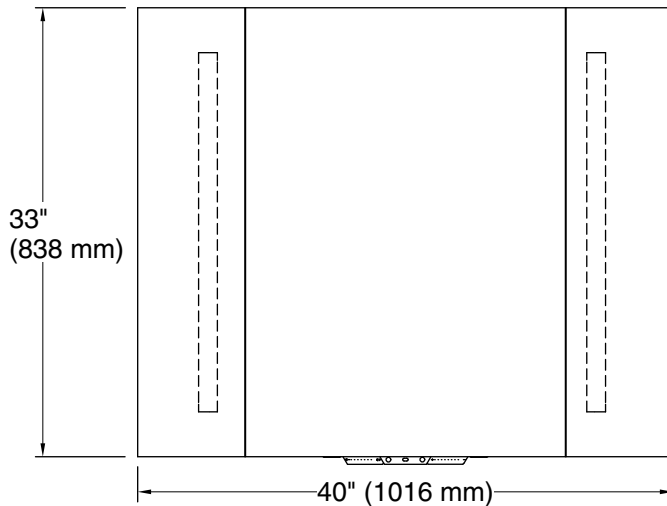

Required Electrical Service

One dedicated circuit required, protected with Class A Ground-Fault Circuit-Interrupter (GFCI). Outside North America, this device may be known as a Residual Current Device (RCD).

Lights: 120 V, 15 A, 60 Hz

Technical Information

All product dimensions are nominal.

Mirror type: Wall-mount pivot

Bluetooth® range: 33 ft (0.8 m)

Bluetooth® version: 4.0

Lighting included: Yes

Electrical component rating: Lights: 120 V, 0.3 A, 60 Hz, 36 W

Notes

Install this product according to the installation instructions.

Select the type of fastener based on the wall material. A minimum 20 lb (9.07 kg) load bearing fastener is recommended.

Install the fastener to a stud to avoid possible property and product damage.