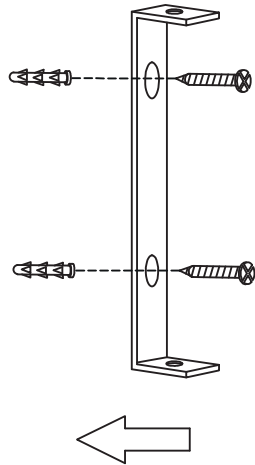

Instruction

①

②

③

Collection: Loft
Series: Irving
Model: T163-01-C
Wall-mounted

– Wall-mounted

1 x E27 (40w)

MAYTONI
DECORATIVE LIGHTING