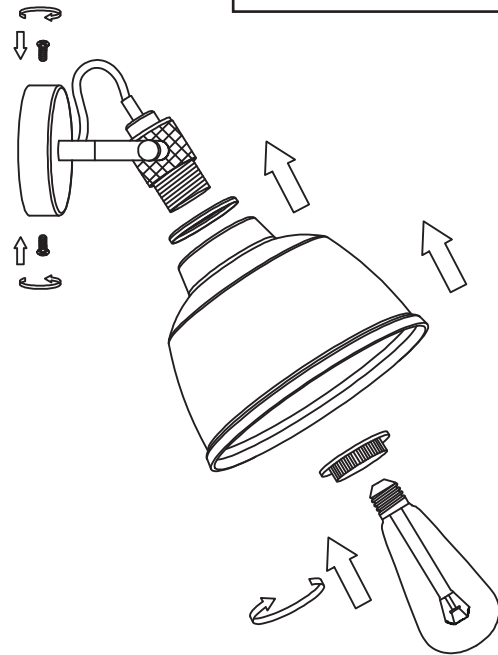

Instruction

①

②

③

Collection: Loft
Series: Irving
Model: T163-01-C
Wall-mounted

– Wall-mounted

1 x E27 (40w)

MAYTONI
DECORATIVE LIGHTING