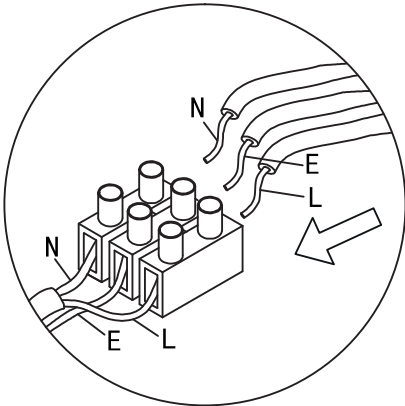

Instruction

①

②

③

Collection: Loft
Series: Irving
Model: T163-01-C
Wall-mounted

– Wall-mounted

1 x E27 (40w)

MAYTONI
DECORATIVE LIGHTING