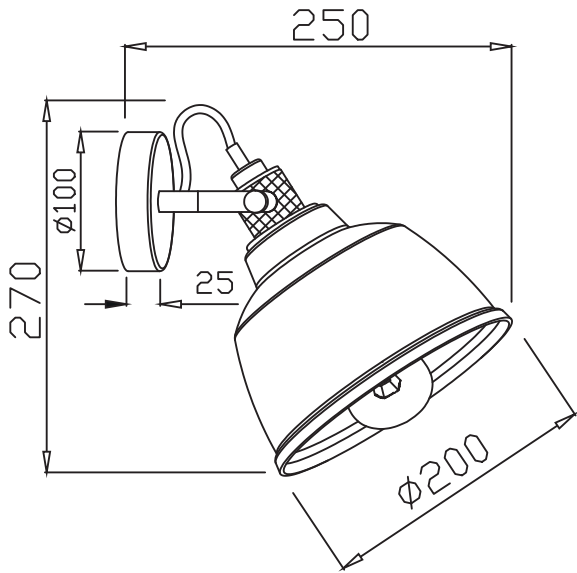

Instruction

①

②

③

Collection: Loft
Series: Irving
Model: T163-01-C
Wall-mounted

– Wall-mounted

1 x E27 (40w)

MAYTONI
DECORATIVE LIGHTING