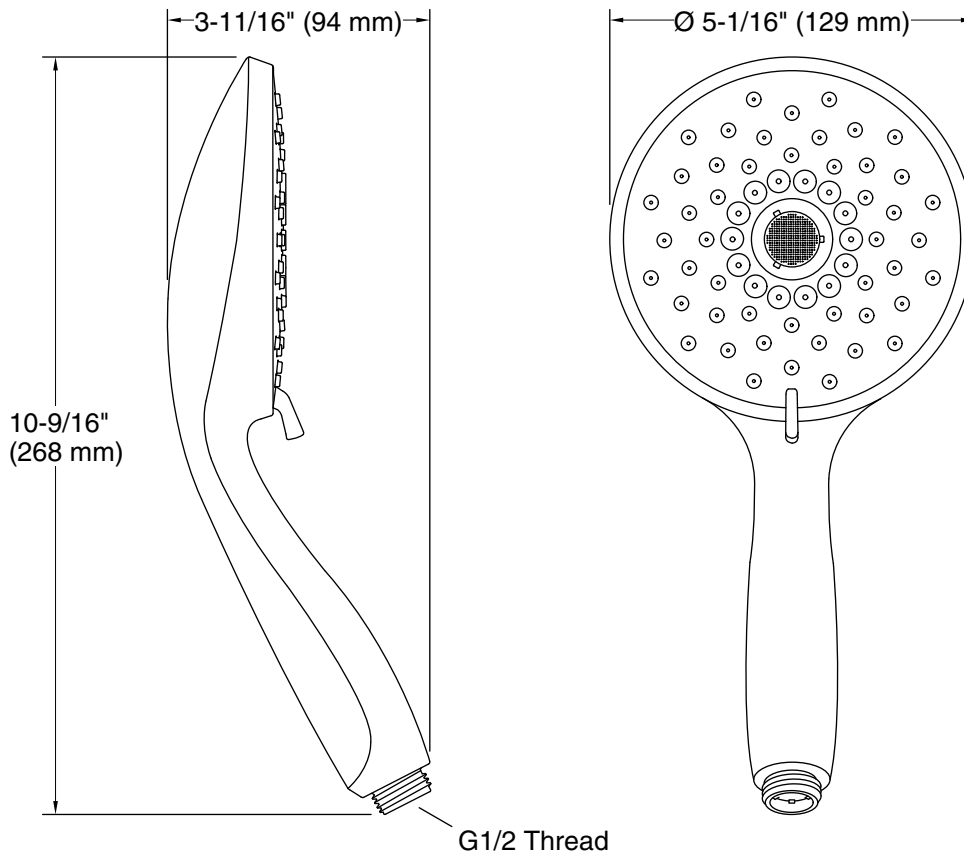

Technical Information

All product dimensions are nominal.

Handshower:

Rated maximum flow: 1.75 gal/min (6.6 l/min)

Notes

Install this product according to the installation instructions.

Plumbing codes require an atmospheric vacuum breaker (such as Kohler Model K-9660) be installed in-line with handshowers. Please consult with local plumbing officials.

ADA, OBC, CSA B651 compliant when installed to the specific requirements of these regulations.