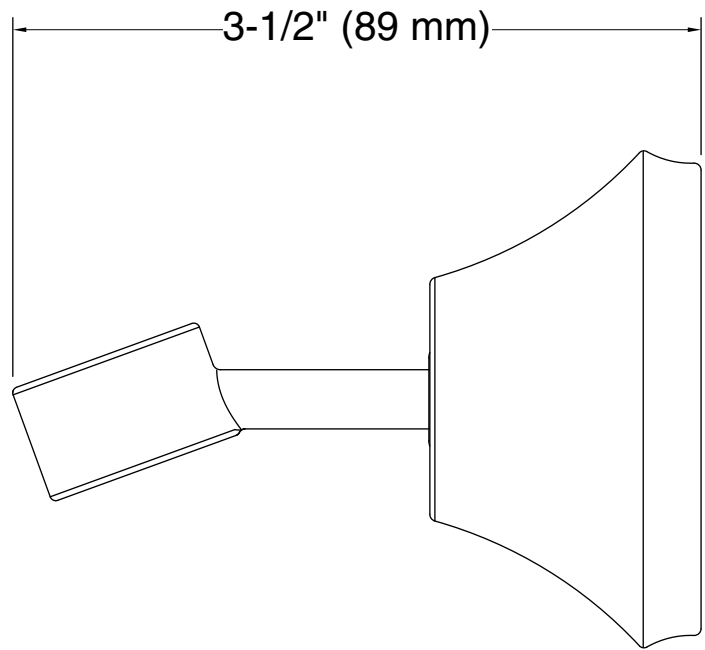

Features

- Bracket pivots and rotates to position handshower at desired angle.
- Coordinates with Forté faucets and accessories.

Material

- Brass construction.
- KOHLER finishes resist corrosion and tarnishing.

Technical Information

All product dimensions are nominal.

Material: Brass

Notes

Install this product according to the installation guide.