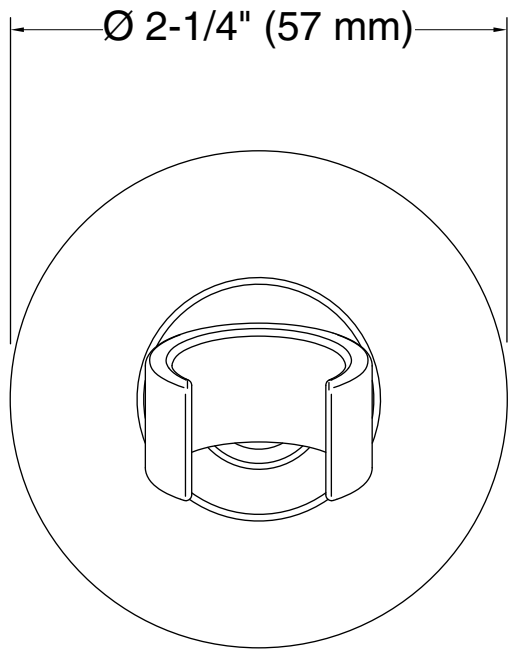

Features

- Bracket pivots and rotates to position handshower at desired angle.
- Coordinates with Forté faucets and accessories.

Material

- Brass construction.
- KOHLER finishes resist corrosion and tarnishing.

Technical Information

All product dimensions are nominal.

Material: Brass

Notes

Install this product according to the installation guide.