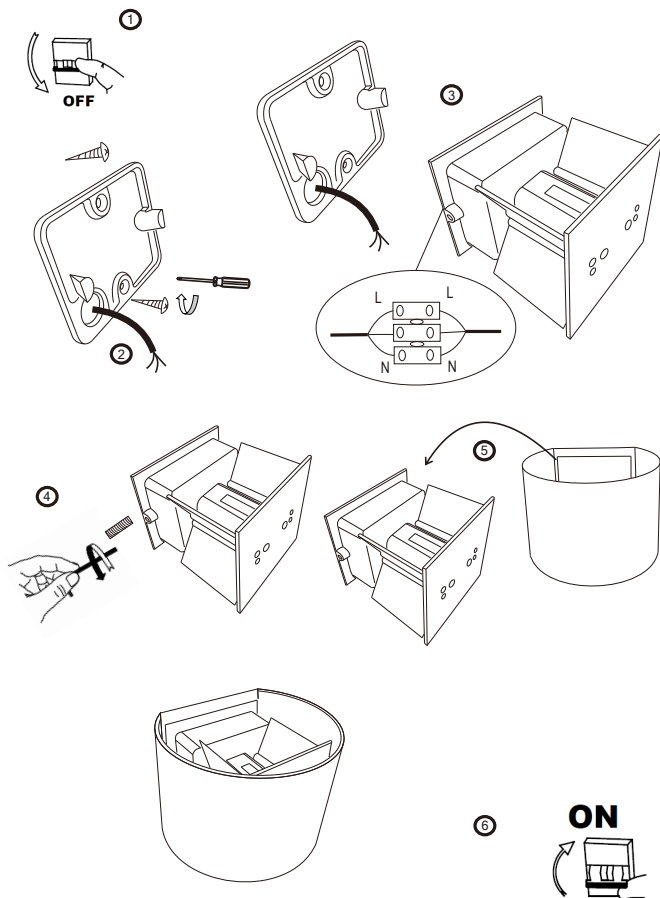

Instruction

O573WL-L6GR

Gross Weight: 0,72 kg

Color: Grey

Net Weight: 0,65 kg

Material: Metal

Volume: 0,001903 m3

Weight and Volume Margin of Error: ±10%

MAX 6W
360 Lumen

Model: O573WL-L6GR

Collection: Outdoor

Series: Fulton

Wall Lamps