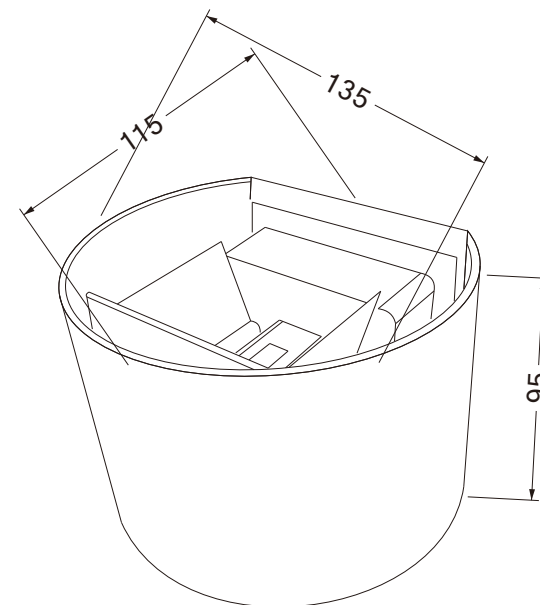

Instruction

O573WL-L6GR

Gross Weight: 0,72 kg

Color: Grey

Net Weight: 0,65 kg

Material: Metal

Volume: 0,001903 m3

Weight and Volume Margin of Error: ±10%

MAX 6W
360 Lumen

Model: O573WL-L6GR

Collection: Outdoor

Series: Fulton

Wall Lamps