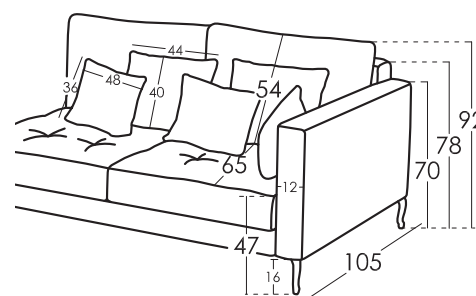

Scheme

Packaging

Shrink wrapping plastic packaging with protective corner brackets