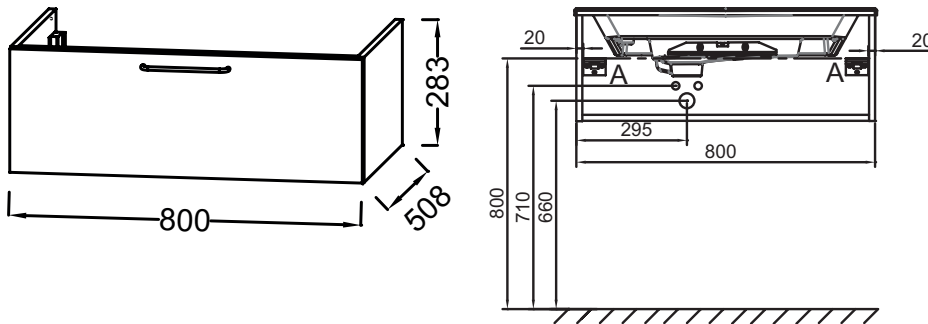

**EB2515-R9**

**Collection:** ODÉON RIVE GAUCHE

**Finish\*:**

**Main features:**

**Features**

- DIMENSIONS: 80 x 50.80 x 28.30 cm
- MATERIAL: Lacquer or melamine
- NORMS AND REGULATION: NF
- VERSION: Black handle
- INSIDE FINISH: Grey
- ADDITIONAL INFORMATION: tap, vanity top/basin and fixings set not included

- WEIGHT: 18.4 kg
- INSTALLATION TYPE: Wall-hung
- STORAGE TYPE: Drawer
- HANDLE : Attached wire handle
- FIXING: Installer selects fixings set according to wall support

**Consumer benefits**

- SOUND COMFORT: Drawers equipped with a damper close system
- PERFECT FINISH: Wide choice of finishes

**Installation benefits**

- EASY INSTALLATION: Assembled cabinet

**Required products**

- EB2562: Vanity top frosted glass 81 cm
- EXAW112-Z: Vanity top 80 cm

**Technical drawing**

Product Specification: Base unit for vanity top 80 cm, 1 tiroir, black wire handle. EB2515-R9. Collection: ODÉON RIVE GAUCHE. DIMENSIONS: 80 x 50.80 x 28.30 cm. WEIGHT: 18.4 kg. MATERIAL: Lacquer or melamine. INSTALLATION TYPE: Wall-hung. NORMS AND REGULATION: NF. STORAGE TYPE: Drawer. VERSION: Black handle. HANDLE : Attached wire handle. INSIDE FINISH: Grey. FIXING: Installer selects fixings set according to wall support. ADDITIONAL INFORMATION: tap, vanity top/basin and fixings set not included.