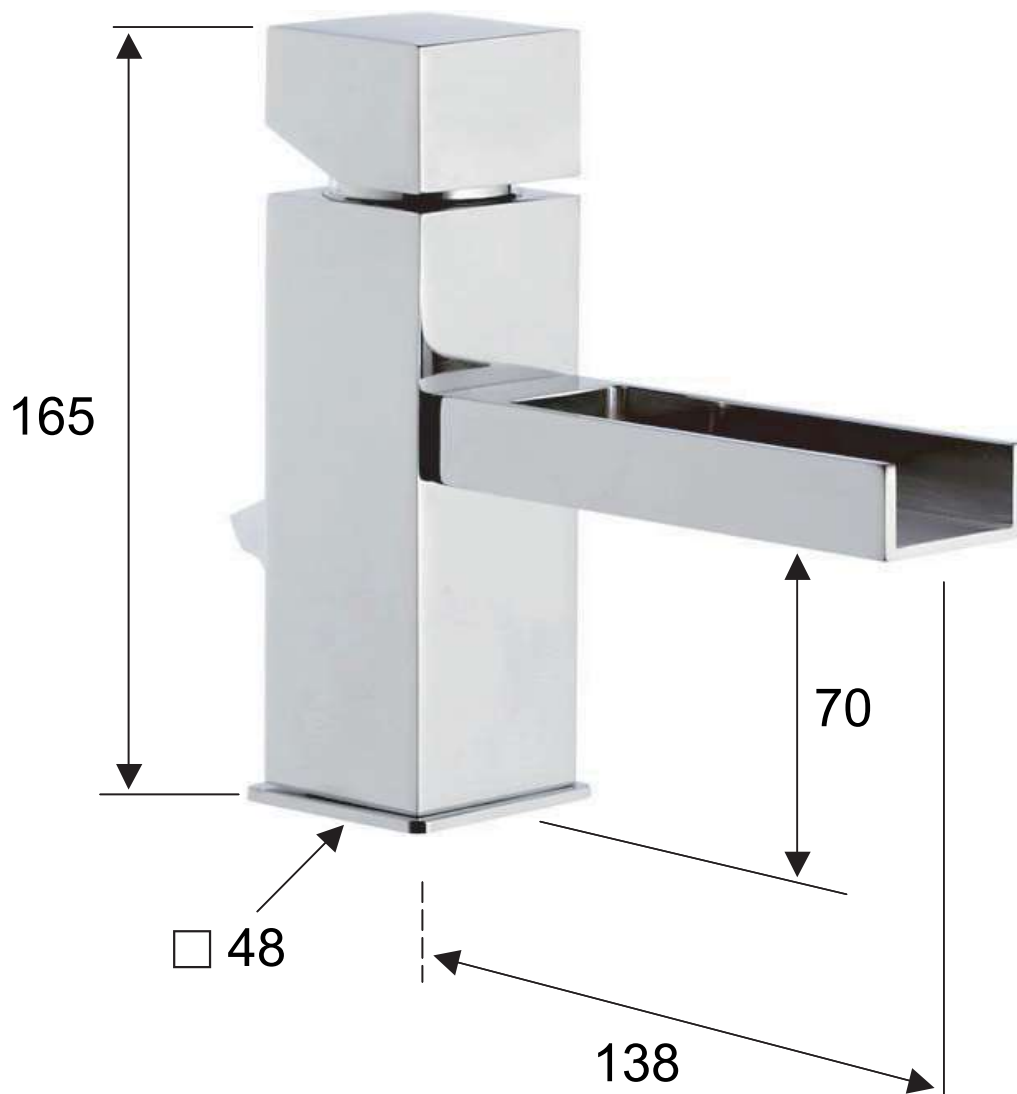

DANIEL

SCHEDA TECNICA TECHNICAL FEATURES

ART. COD.

CW605

MATERIALI / MATERIALS

OTTONE CROMATO / CHROME PLATED BRASS

CROMATURA / CHROME PLATING

UNI EN 248