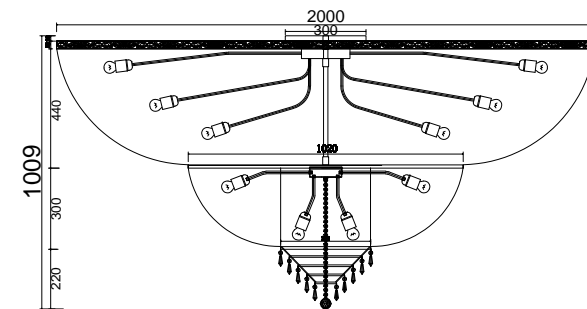

Instruction

DIA890-CL-42-G

26 x E27 (60W)
16 x E14 (60W)

Ceiling Lamps

Model: DIA890-CL-42-G
Collection: Royal Classic
Series: Palace