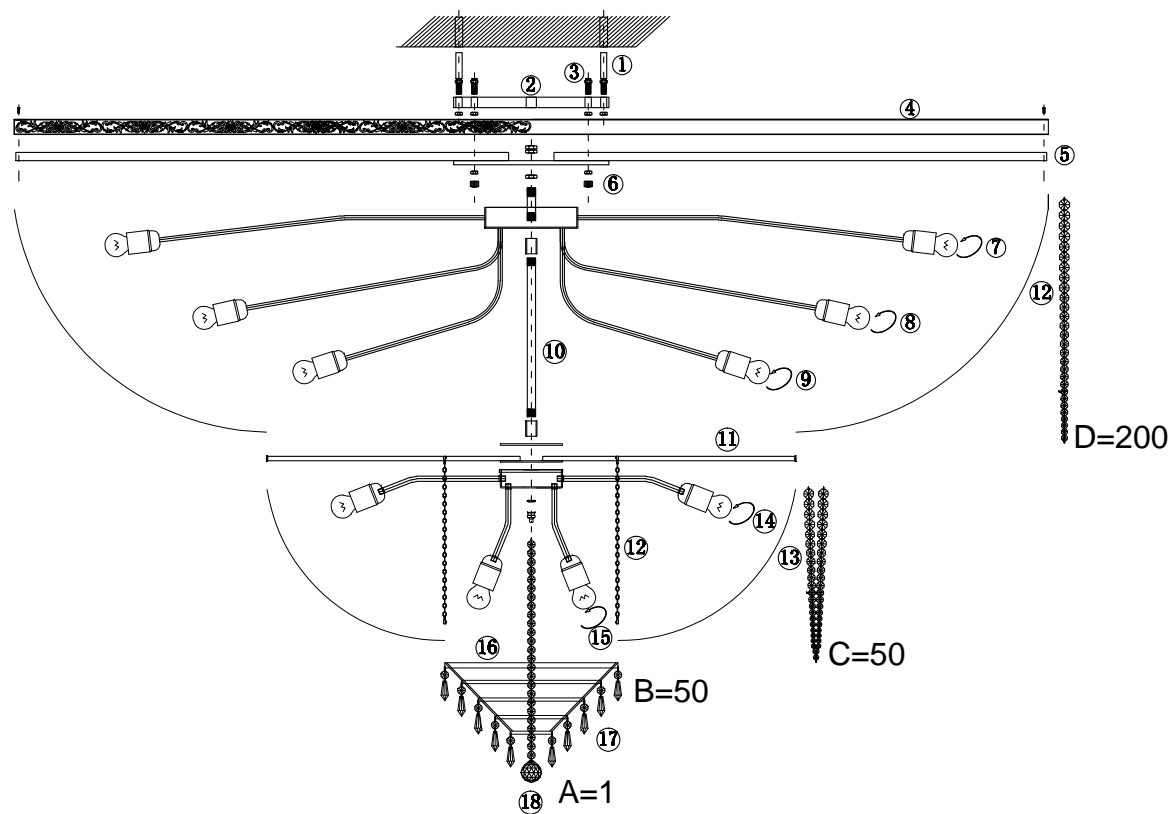

Instruction

DIA890-CL-42-G

26 x E27 (60W)
16 x E14 (60W)

Ceiling Lamps

Model: DIA890-CL-42-G
Collection: Royal Classic
Series: Palace