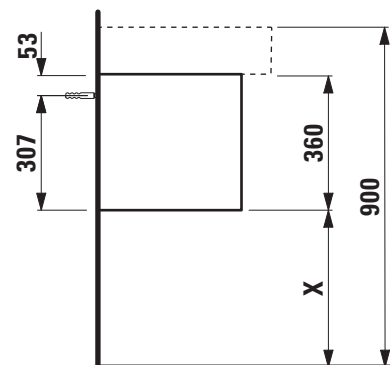

TECHNICAL DRAWINGS / S 1 : 20

C / mm	Ceramic
225	Kartell by Laufen 81033.5
300	Kartell by Laufen 81033.2, 81033.9, 81533.1
	Ino 81630.0, 81630.2
	Sonar 81234.0, 81234.1, 81234.2, 81234.3, 81634.1, 81634.2 Val 81128.1, 81028.2, 81028.3, 81528.1
315	Kartell by Laufen 81033.3
325	Val 81028.4

C / mm	Ceramic
375	Kartell by Laufen 81033.4
	Val 81028.5
385	Val 81728.5
475	Val 81028.7
600	Kartell by Laufen 81033.8

X = The exact height must be set during installation.