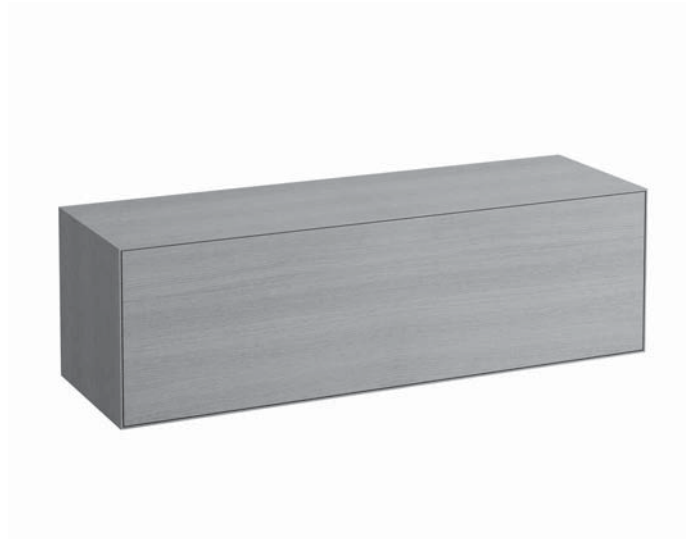

Vanity unit without / with cut out right

40903.0

40903.2

TECHNICAL DATA

Order no.	40903.0 / without cut out 40903.2 / 1 cut out right	Accessories excl.	Power socket (EU), IP44, order no. 49298.4 Power socket (CH), IP44, order no. 49298.5 Drawer separations (not recommended with shelf) large, order no. 40920.1 Space saving siphon, order no. 89424.0
Dimensions (WxHxD)	1200 x 360 x 380 mm	Mounting acc. incl.	Installation set for furniture, order no. 49120.6
Matching for washbasin	see table below	Mounting information	The walls installed on must meet the requirements of the furniture in terms of weight and the supplied fastening elements. If this cannot be guaranteed another method of installation needs to be chosen. For example with feet.
Specification	Body/Front – lacquered surface veneer with solid wood edges Slim front with a 4 mm rim 1 push and pull full extension drawer without or with cut out	Colours	250 – Light oak 251 – Dark oak
Weight	28,0 kg		
Accessories excl.	Shelf L shaped for drawer, with pre-drilled holes in the back (left and right) for optional power socket, depth 90 mm, order no. 40924.5 depth 150 mm, order no. 40924.6		

C / mm	Ceramic
375	Kartell by Laufen 81033.4
	Val 81028.5
385	Val 81728.5
475	Val 81028.7
600	Kartell by Laufen 81033.8

X = The exact height must be set during installation.

Matrix for vanity units 900 mm / 1200 mm depth 380 mm