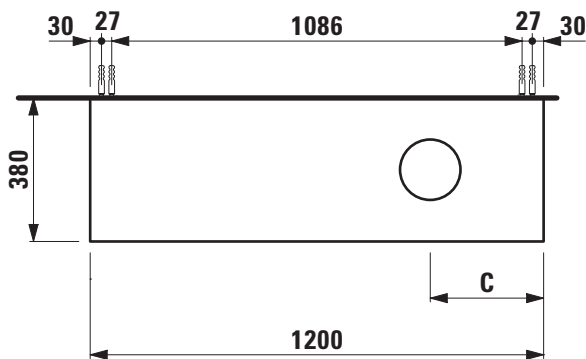

TECHNICAL DRAWINGS / S 1 : 20

C / mm	Ceramic
225	Kartell by Laufen 81033.5
300	Kartell by Laufen 81033.2, 81033.9, 81533.1
	Ino 81630.0, 81630.2
	Sonar 81234.0, 81234.1, 81234.2, 81234.3, 81634.1, 81634.2 Val 81128.1, 81028.2, 81028.3, 81528.1
315	Kartell by Laufen 81033.3
325	Val 81028.4

C / mm	Ceramic
375	Kartell by Laufen 81033.4
	Val 81028.5
385	Val 81728.5
475	Val 81028.7
600	Kartell by Laufen 81033.8

X = The exact height must be set during installation.