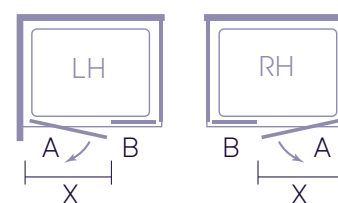

WALL HINGE DOOR & INLINE PANEL

with Side Panel

Shown as Left Hand (L)

FEATURES & BENEFITS

- Frameless Design
- Smooth & Solid Opening & Closing
- Handle Options Available
- Power Shower suitable
- Wetroom Compatible
- Concealed Fixings
- This product is handed

Handle Options

Standard Handle

Traditional Handle

Mirrored Chrome

Polished Nickel

Product Information

Size	Code	Adjustment Min-Max
900	GHH900H (L or R)	870-880
1000	GHH1000H (L or R)	970-980
1100	GHH1100H (L or R)	1070-1080
1200	GHH1200H (L or R)	1170-1180
1300	GHH1300H (L or R)	1270-1280
1400	GHH1400H (L or R)	1370-1380
1500	GHH1500H (L or R)	1470-1480

CE STANDARDS

This product is handed – please choose L for Left and R for Right when ordering.

Please Note: All wall hinges **must** be secured to a **reinforced/solid wall**.

Side Panel

Size	Code	Adjustment Min-Max
700	GHSB700H	665-680
760	GHSB760H	725-740
800	GHSB800H	765-780
900	GHSB900H	865-880
1000	GHSB1000H	965-980

Side panel is reversible.

Side Panel

A - Moving Panel B - Fixed Panel X - Door Opening

Configuration

Size	Code	Door X Opening	Panel A Moving Panel	Panel B Fixed Panel
900	GHH900H (L or R)	620	700	200
1000	GHH1000H (L or R)	620	700	300
1100	GHH1100H (L or R)	620	700	400
1200	GHH1200H (L or R)	620	700	500
1300	GHH1300H (L or R)	720	800	500
1400	GHH1400H (L or R)	720	800	600
1500	GHH1500H (L or R)	820	900	600