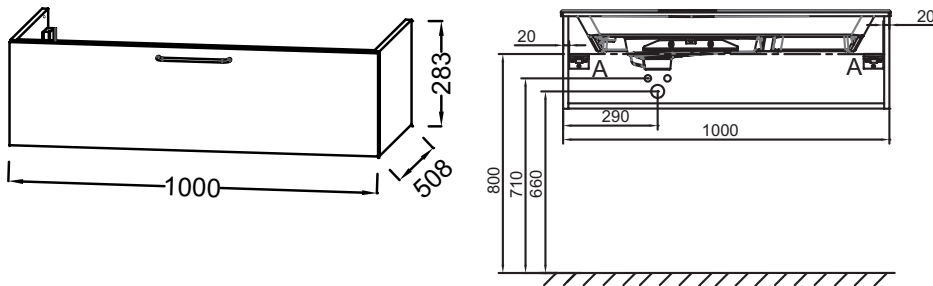

EB2516-R5

Collection: ODÉON RIVE GAUCHE

Finish*:

Main features:

Features

- DIMENSIONS: 100 x 50.80 x 28.30 cm
- MATERIAL: Lacquer or melamine
- NORMS AND REGULATION: NF
- VERSION: Chrome handle
- INSIDE FINISH: Grey
- ADDITIONAL INFORMATION: tap, vanity top/basin and fixings set not included

- WEIGHT: 19.9 kg
- INSTALLATION TYPE: Wall-hung
- STORAGE TYPE: Drawer
- HANDLE : Attached wire handle
- FIXING: Installer selects fixings set according to wall support

Consumer benefits

- SOUND COMFORT: Drawers equipped with a damper close system
- PERFECT FINISH: Wide choice of finishes

Installation benefits

- EASY INSTALLATION: Assembled cabinet

Required products

- EB2564: Vanity top frosted glass 101 cm
- EXAU112-Z: Vanity top 100 cm

Technical drawing

Product Specification: Base unit for vanity top 100 cm, 1 drawer, chrome wire handle. EB2516-R5. Collection: ODÉON RIVE GAUCHE. DIMENSIONS: 100 x 50.80 x 28.30 cm. WEIGHT: 19.9 kg. MATERIAL: Lacquer or melamine. INSTALLATION TYPE: Wall-hung. NORMS AND REGULATION: NF. STORAGE TYPE: Drawer. VERSION: Chrome handle. HANDLE : Attached wire handle. INSIDE FINISH: Grey. FIXING: Installer selects fixings set according to wall support. ADDITIONAL INFORMATION: tap, vanity top/basin and fixings set not included.