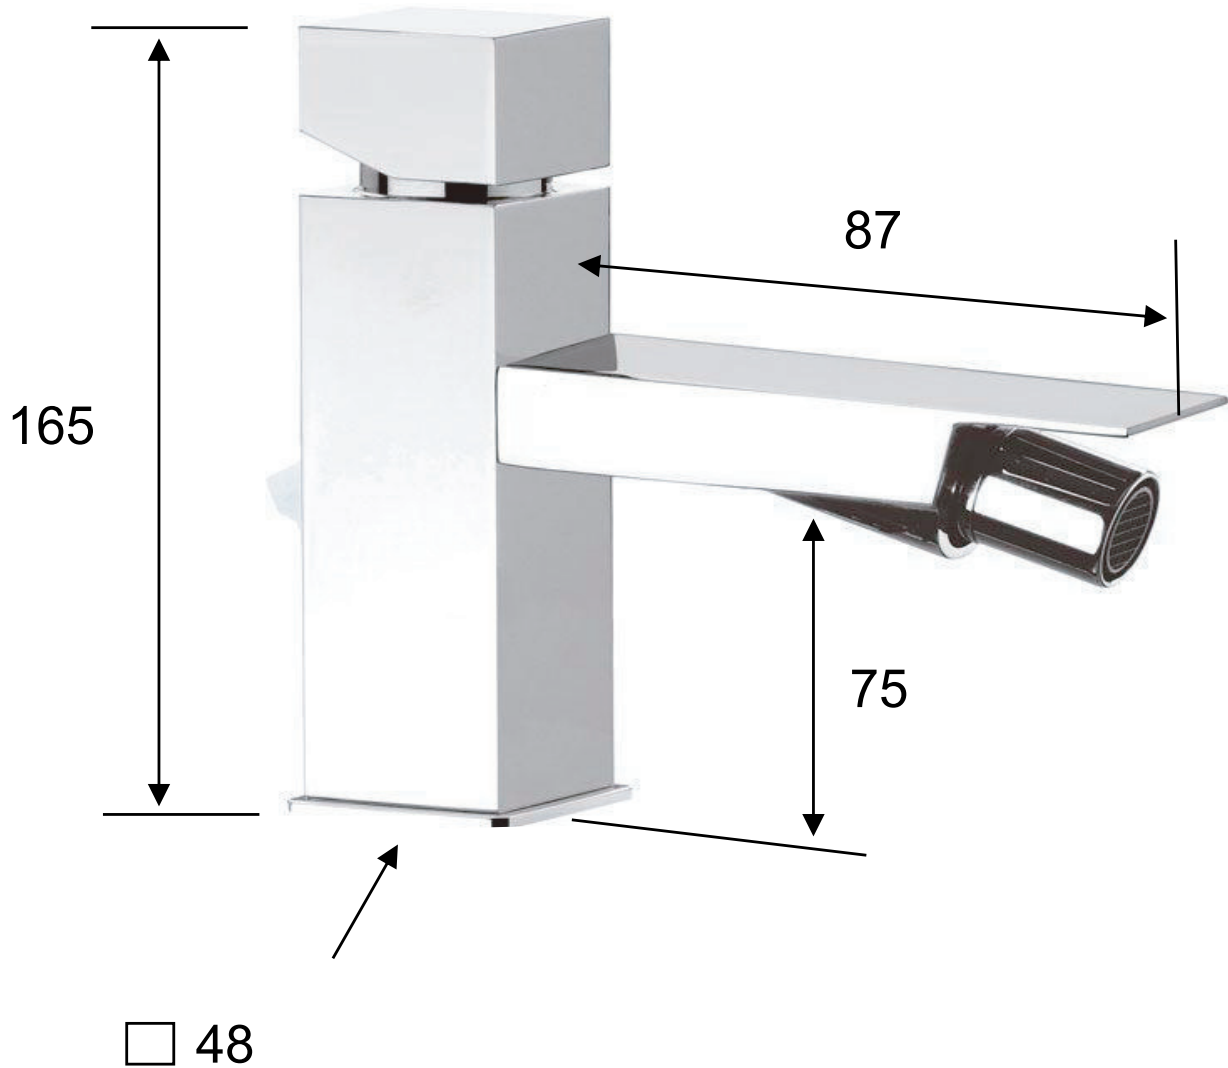

DANIEL

SCHEDA TECNICA TECHNICAL FEATURES

ART. COD.

CU604

MATERIALI / MATERIALS

OTTONE CROMATO / CHROME PLATED BRASS

CROMATURA / CHROME PLATING

UNI EN 248