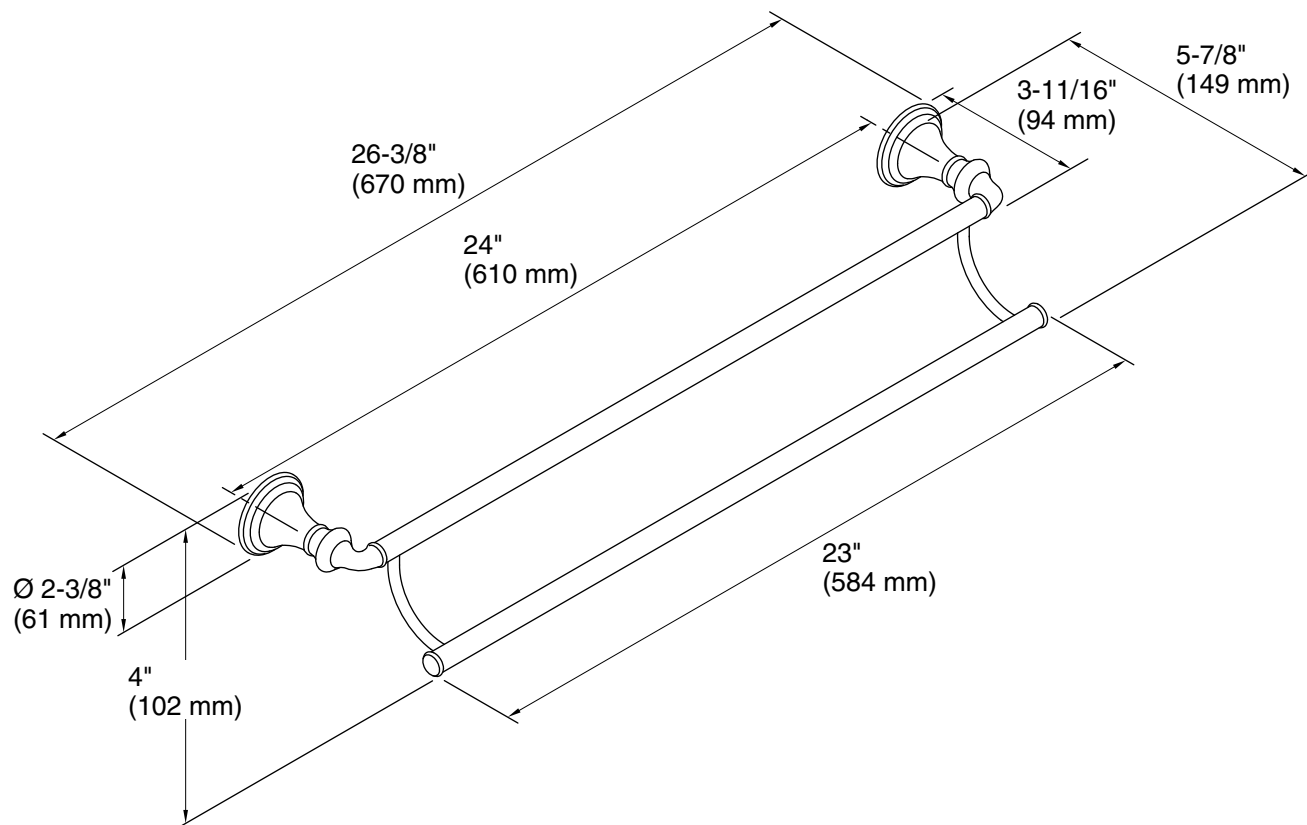

Technical Information

All product dimensions are nominal.

Notes

Install this product according to the installation guide.

CAUTION: Risk of personal injury. Do not install these products in any area where they are likely to be used inadvertently as a grab bar or support bar. These products are not designed or intended for use as a grab bar or support bar.