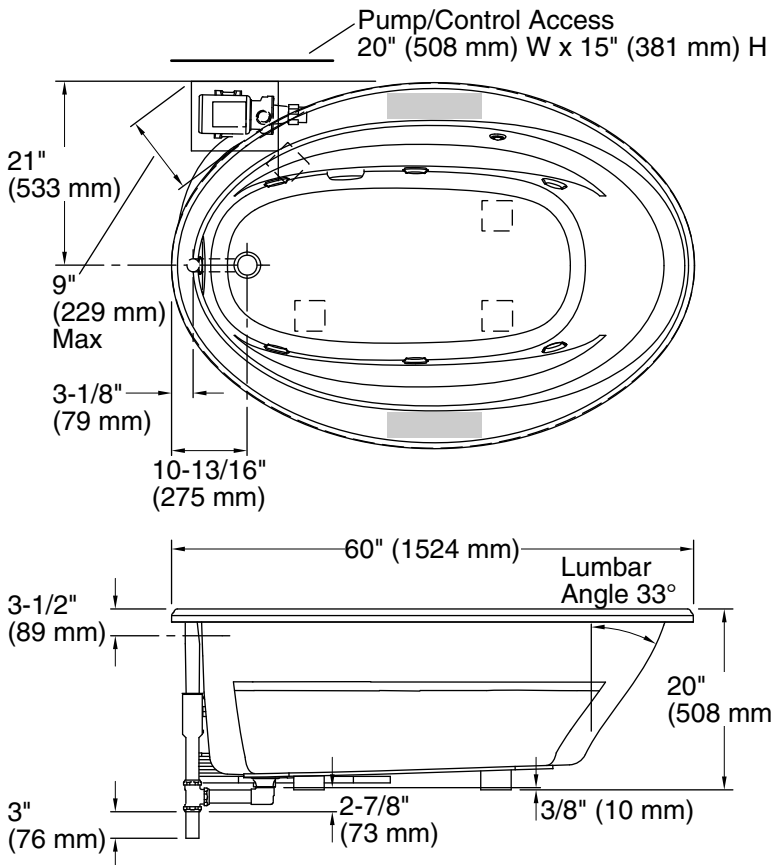

### Color Code Description

	0	White
	96	Biscuit
	47	Almond

No change in measurements if connected with drain illustrated. (K-11677)

Recommended faucet area

### Technical Information

All product dimensions are nominal.

Installation: Drop-in  
Drain location: End  
Basin area, bottom: 43" x 21-9/16" (1092 mm x 548 mm)  
Basin area, top: 53-1/2" x 32-1/8" (1359 mm x 816 mm)  
Weight: 110 lbs (49.9 kg)  
Minimum floor load: 35 lbs/ft<sup>2</sup> (170.9 kg/m<sup>2</sup>)  
Water depth: 15" (381 mm)  
Water capacity: 57 gal (215.8 L)  
Template: Drop-in, 1042556-7, required, included  
Electrical component rating: Pump: 120 V, 7.5 A, 60 Hz  
Heater: 120 V, 12.5 A, 60 Hz, 1500 W  
Pump speed: Single