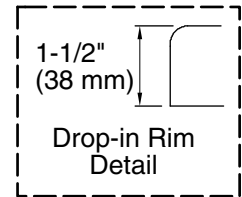

### Color Code Description

	0	White
	96	Biscuit
	47	Almond

No change in measurements if connected with drain illustrated. (K-11677)

Recommended faucet area

### Technical Information

All product dimensions are nominal.

Installation: Drop-in  
Drain location: End  
Basin area, bottom: 43" x 21-9/16" (1092 mm x 548 mm)  
Basin area, top: 53-1/2" x 32-1/8" (1359 mm x 816 mm)  
Weight: 110 lbs (49.9 kg)  
Minimum floor load: 35 lbs/ft<sup>2</sup> (170.9 kg/m<sup>2</sup>)  
Water depth: 15" (381 mm)  
Water capacity: 57 gal (215.8 L)  
Template: Drop-in, 1042556-7, required, included  
Electrical component rating: Pump: 120 V, 7.5 A, 60 Hz  
Heater: 120 V, 12.5 A, 60 Hz, 1500 W  
Pump speed: Single