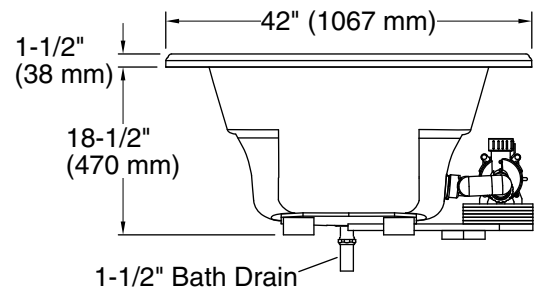

### Color Code Description

	0	White
	96	Biscuit
	47	Almond

No change in measurements if connected with drain illustrated. (K-11677)

Recommended faucet area

### Technical Information

All product dimensions are nominal.

Installation: Drop-in  
Drain location: End  
Basin area, bottom: 43" x 21-9/16" (1092 mm x 548 mm)  
Basin area, top: 53-1/2" x 32-1/8" (1359 mm x 816 mm)  
Weight: 110 lbs (49.9 kg)  
Minimum floor load: 35 lbs/ft<sup>2</sup> (170.9 kg/m<sup>2</sup>)  
Water depth: 15" (381 mm)  
Water capacity: 57 gal (215.8 L)  
Template: Drop-in, 1042556-7, required, included  
Electrical component rating: Pump: 120 V, 7.5 A, 60 Hz  
Heater: 120 V, 12.5 A, 60 Hz, 1500 W  
Pump speed: Single