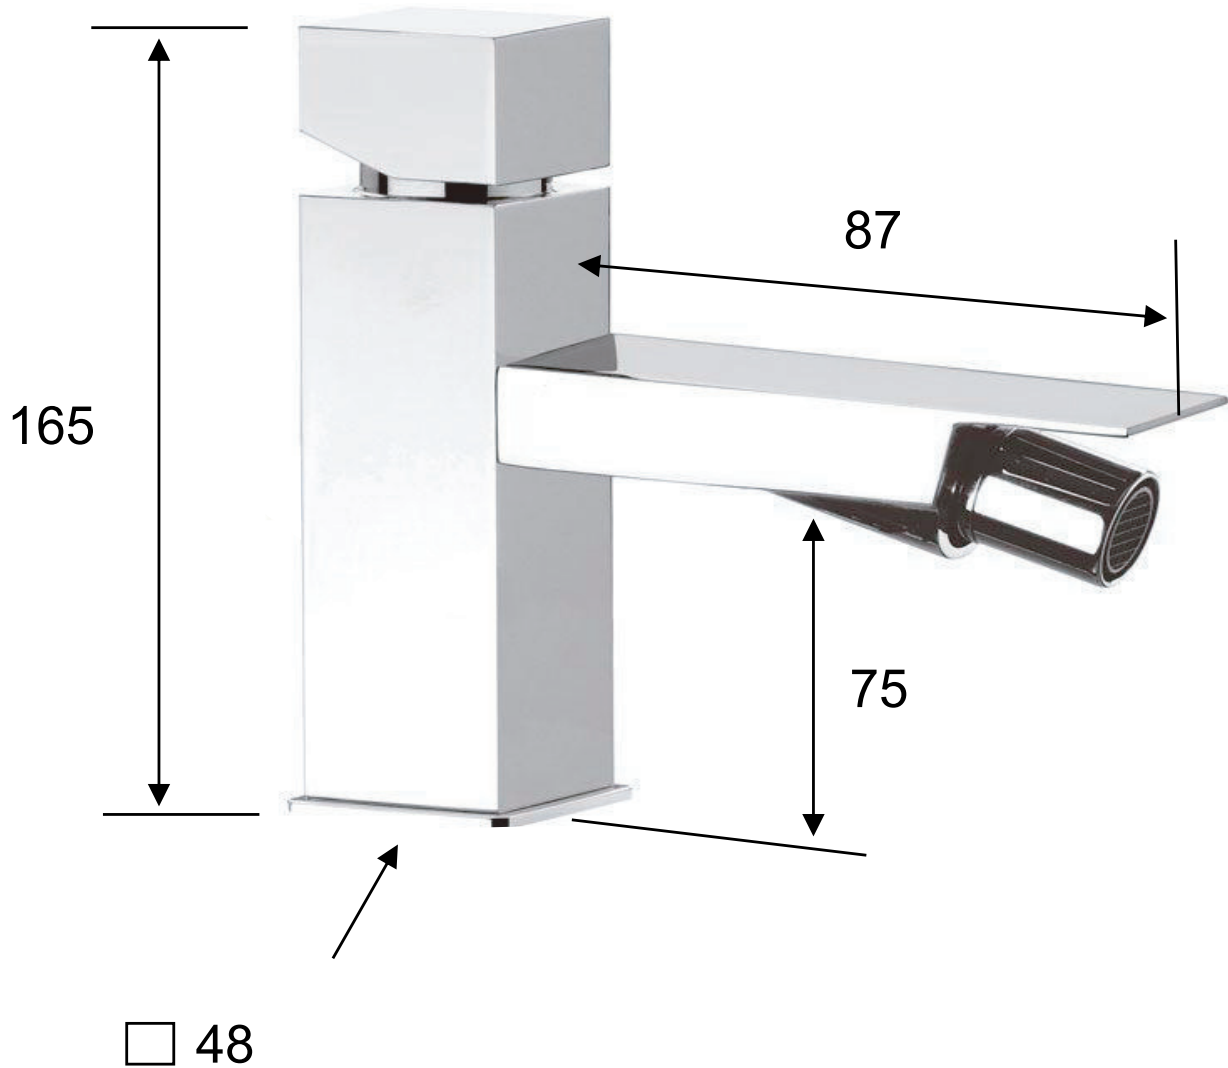

DANIEL

SCHEDA TECNICA TECHNICAL FEATURES

ART. COD.

CU604B

MATERIALI / MATERIALS

OTTONE CROMATO / CHROME PLATED BRASS

CROMATURA / CHROME PLATING

UNI EN 248