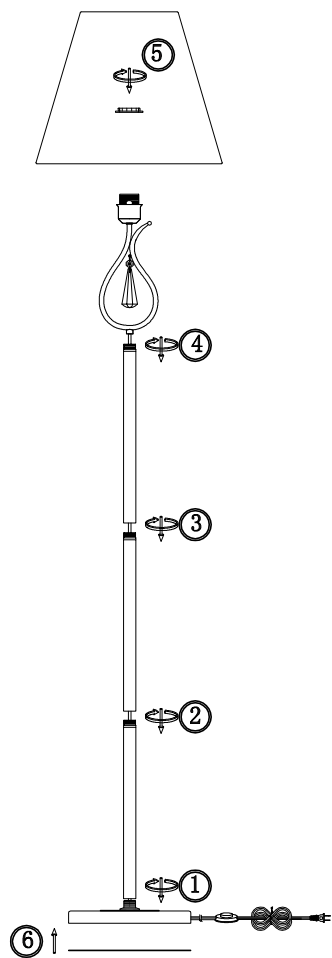

Instruction

FR2019FL-01BS

1 x E27 (60W)

Model: FR2019FL-01BS
Collection: Classic
Series: Madeline

Floor Lamps