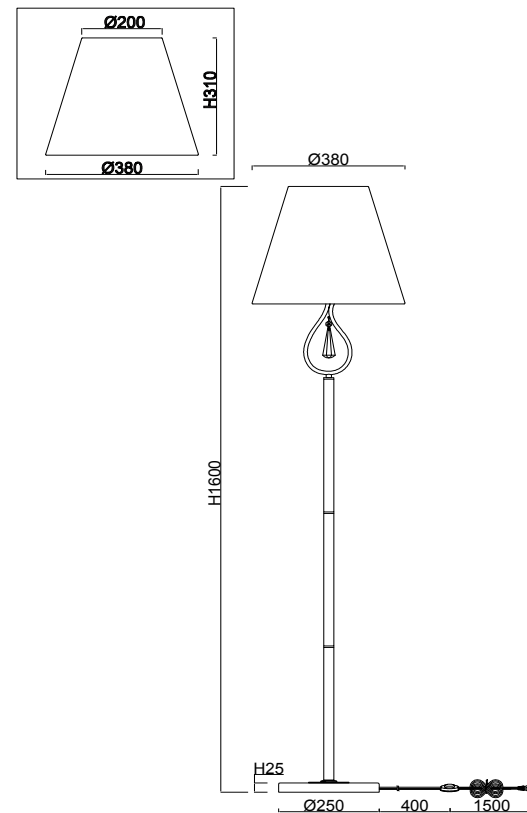

Instruction

FR2019FL-01BS

1 x E27 (60W)

Model: FR2019FL-01BS
Collection: Classic
Series: Madeline

Floor Lamps