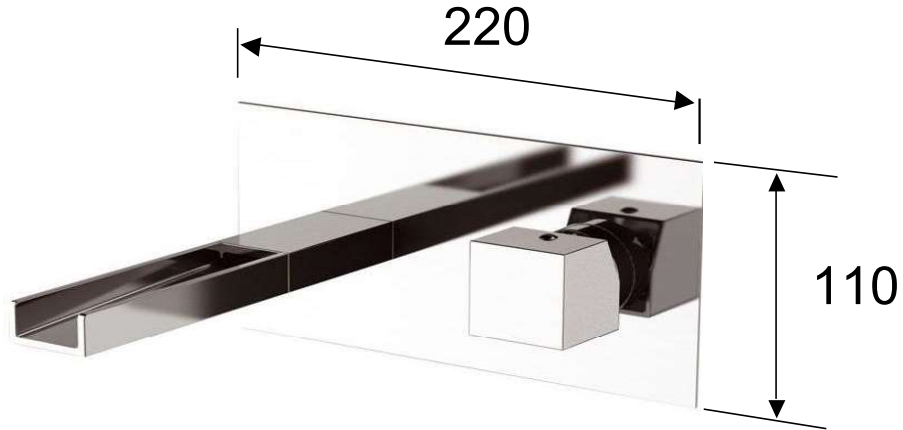

DANIEL

SCHEDA TECNICA TECHNICAL FEATURES

ART. COD.

CW632

MATERIALI / MATERIALS

OTTONE CROMATO / CHROME PLATED BRASS

CROMATURA / CHROME PLATING

UNI EN 248