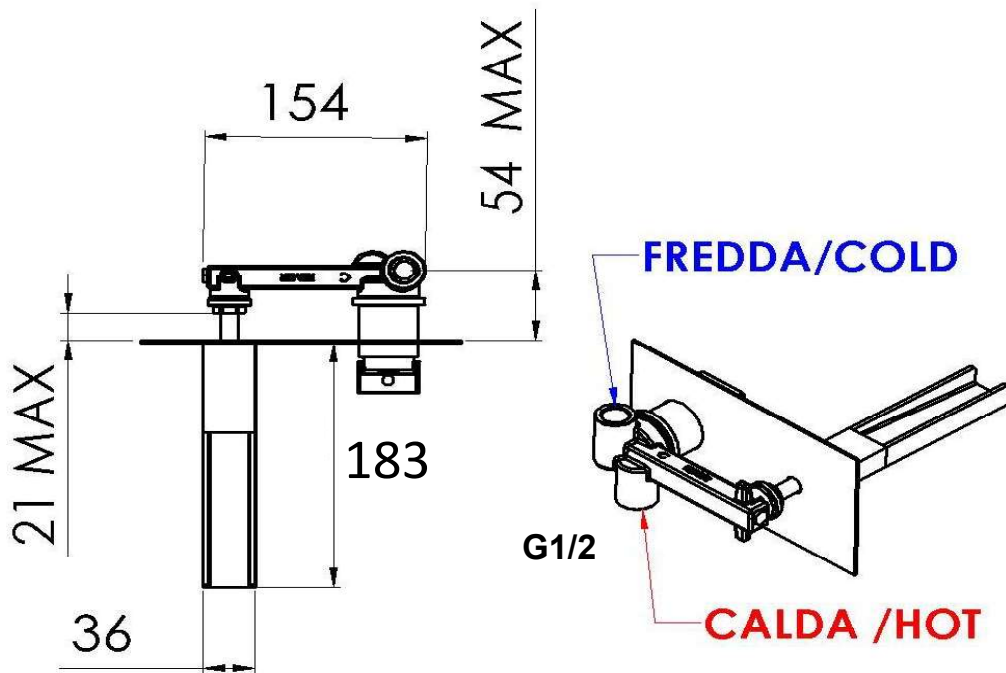

DANIEL

SCHEDA TECNICA TECHNICAL FEATURES

ART. COD.

CW632

MATERIALI / MATERIALS

OTTONE CROMATO / CHROME PLATED BRASS

CROMATURA / CHROME PLATING

UNI EN 248