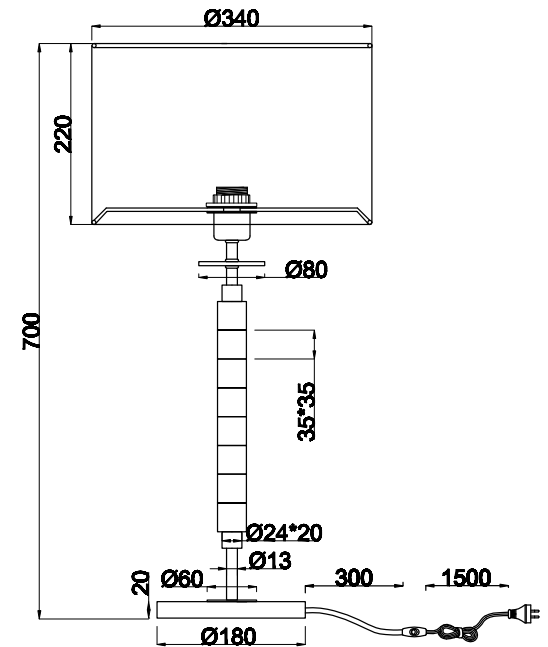

Instruction

MOD066TL-01CH

1 x E27 (60W)

Recommended to use with LED bulbs

Model: MOD066TL-01CH
Collection: Modern
Series: Torony

Table Lamps