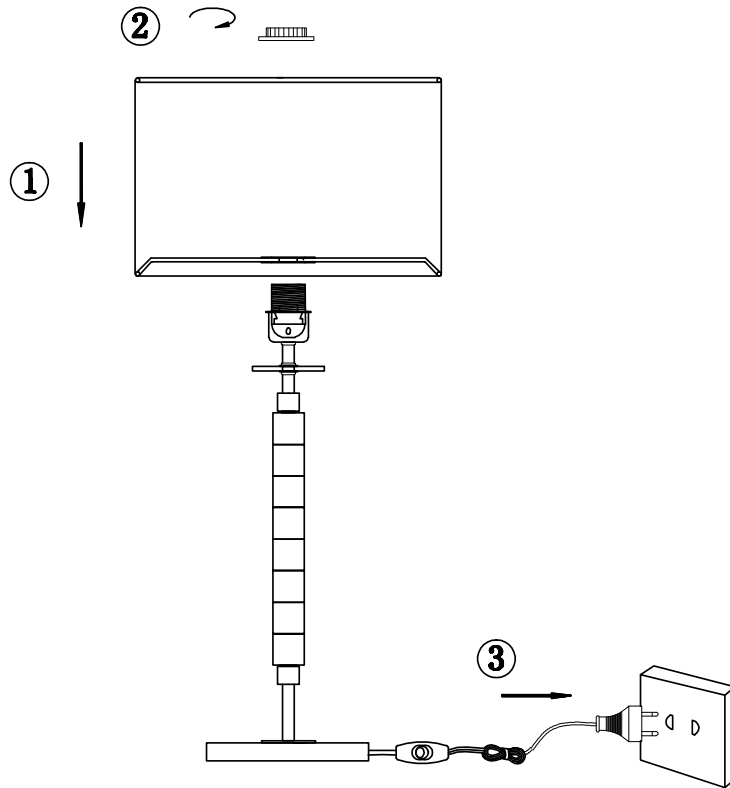

Instruction

MOD066TL-01CH

1 x E27 (60W)

Recommended to use with LED bulbs

Model: MOD066TL-01CH
Collection: Modern
Series: Torony

Table Lamps