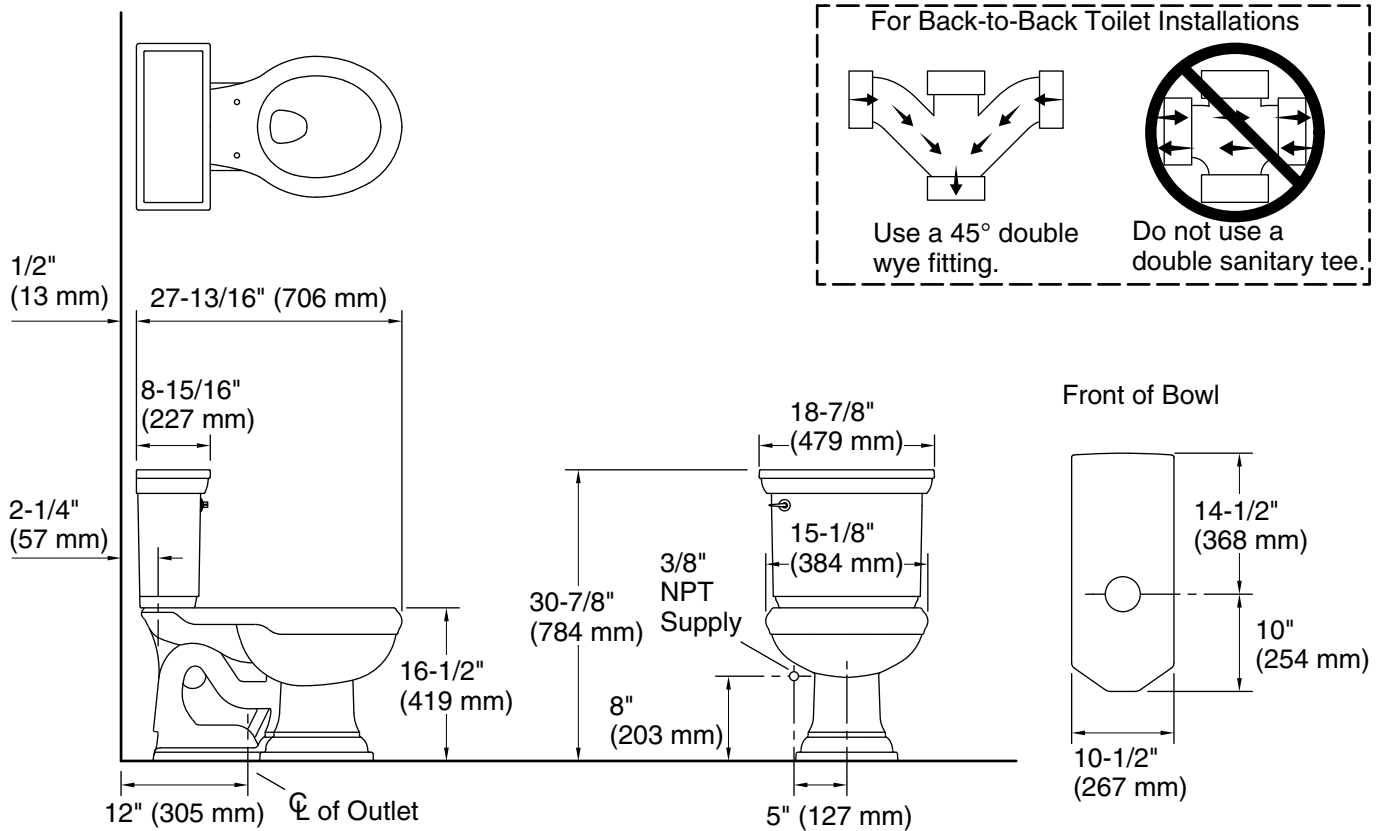

Memoirs® Stately Comfort Height®

Two-piece round-front chair height toilet

K-3933

Features

- Two-piece toilet.
- Round-front bowl offers an ideal solution for smaller baths and powder rooms.
- Comfort Height® feature offers chair-height seating that makes sitting down and standing up easier for most adults.
- 1.28 gpf (4.8 lpf).
- 2-1/8" (54 mm) fully-glazed trapway.
- Coordinates with other products in the Memoirs collection with Stately design.

Installation

- Standard 12" (305 mm) rough-in.
- Three-bolt installation.
- Seat and supply line sold separately.

Water Conservation & Rebates

- Eligible for consumer rebates in some municipalities.

Recommended Products/Accessories

For the most current Specification Sheet, go to www.kohler.com.

5-8-2020 06:34 - US/CA

THE BOLD LOOK
OF **KOHLER**®

Memoirs® Stately Comfort Height®

Two-piece round-front chair height toilet

K-3933

Technical Information

All product dimensions are nominal.

- Toilet type: Two-piece
- Bowl shape: Round-front
- Trap passageway: 2-1/8" (54 mm)
- Water Consumption
 - Full: 1.28 gpf (4.8 lpf)
- Water surface size: 11-1/2" x 8-3/4" (292 mm x 222 mm)
- Rim to water surface: 6-1/8" (156 mm)
- Rough-in: 12" (305 mm)
- Seat-mounting holes: 5-1/2" (140 mm)