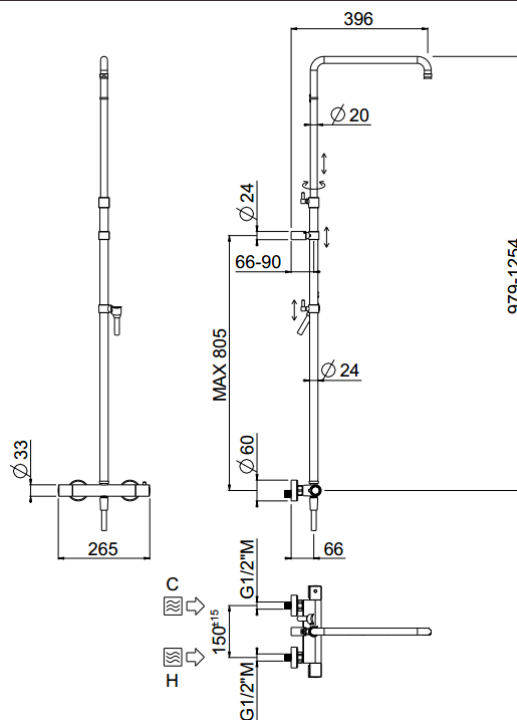

## TECHNICAL INFORMATION

Bridge telescopic shower column including exposed thermostatic mixer with diverter, turning bar with adjustable mounting. Without shower and shower head. Smooth double anti-torsion PVC flexible hose, cm 150. CHROME

## PICTURE

## TECHNICAL DRAWING