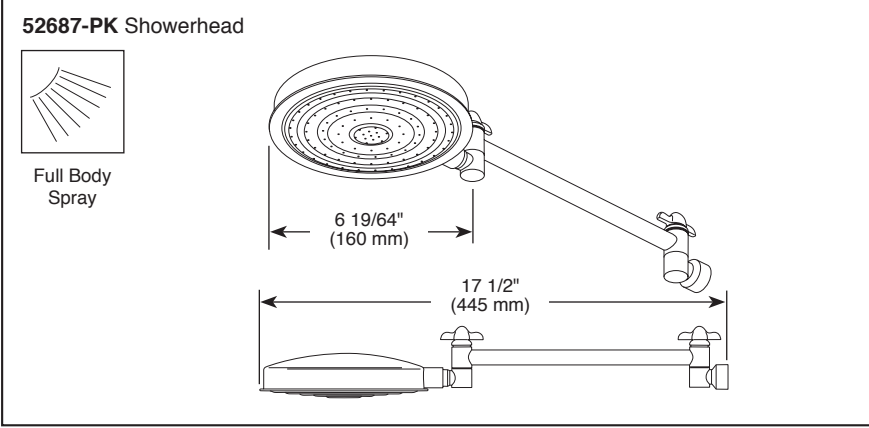

SHOWERHEAD

- Shower Arm
- Raincan Showerheads

Submitted Model No.: _____

Specific Features: _____

STANDARD SPECIFICATIONS

- Single setting raincan showerhead.
- 12" shower arm.
- Shower arm adjustable 18" up and down.
- 3 1/2" diameter spray face: 52685
- 6" diameter spray face: 52687.
- Maximum 2.50 gpm at 80 psi, 9.5 L/min @ 550 kPa