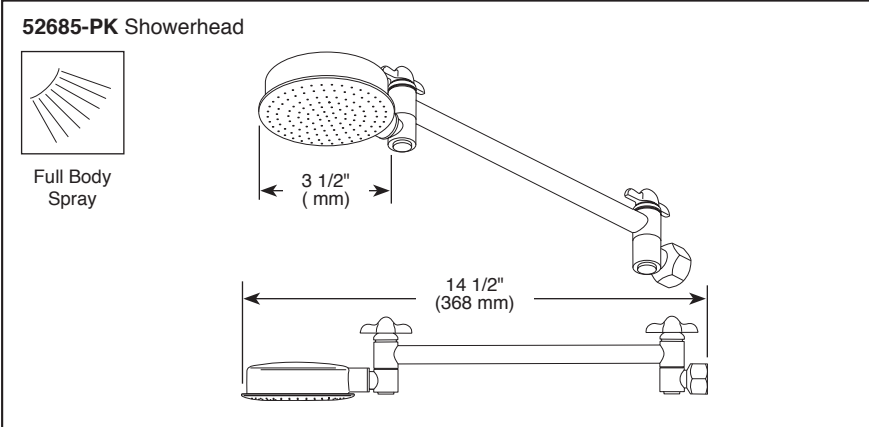

SHOWERHEAD

- Shower Arm
- Raincan Showerheads

Submitted Model No.: _____

Specific Features: _____

STANDARD SPECIFICATIONS

- Single setting raincan showerhead.
- 12" shower arm.
- Shower arm adjustable 18" up and down.
- 3 1/2" diameter spray face: 52685
- 6" diameter spray face: 52687.
- Maximum 2.50 gpm at 80 psi, 9.5 L/min @ 550 kPa