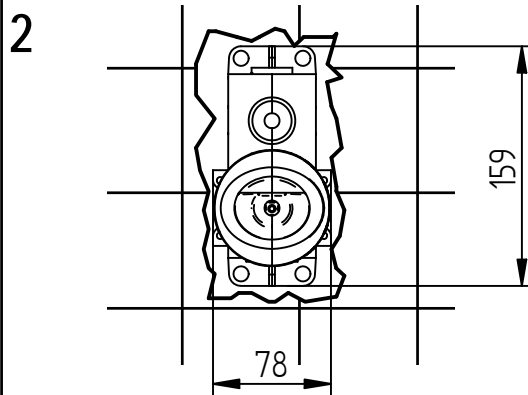

1 IMPORTANTISSIMO VERY IMPORTANT