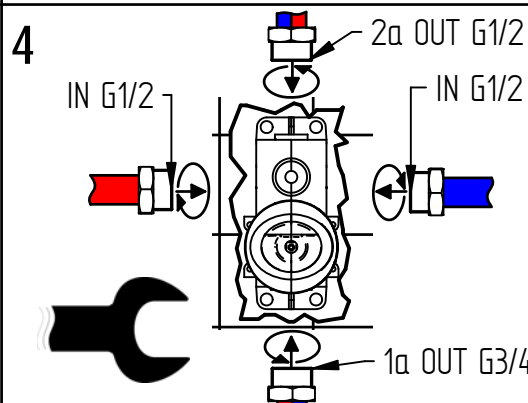

1 IMPORTANTISSIMO VERY IMPORTANT